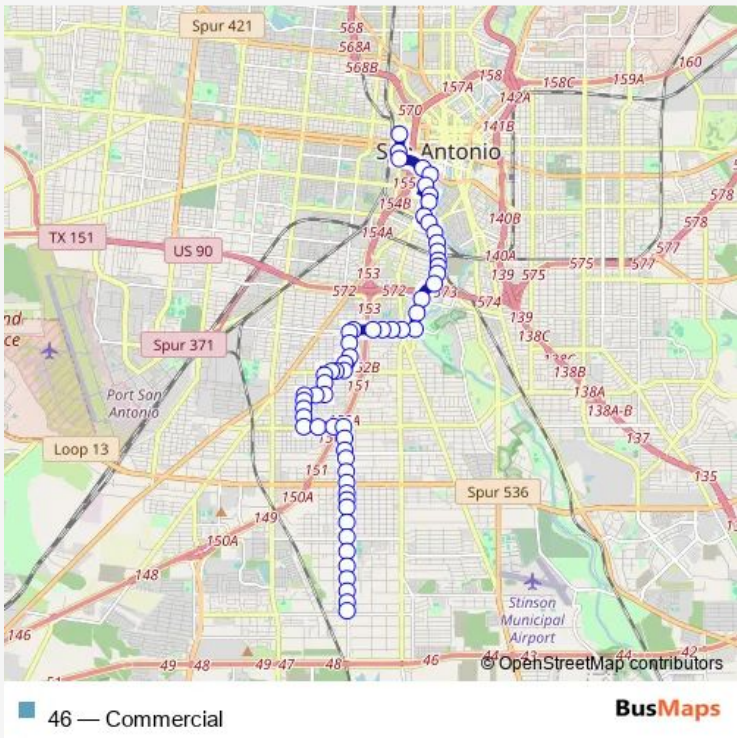

Bus 46 Commercial

[Go to website](#)

Direction
 Centro Plaza - NE Corner — Commercial & Gillette
 60 stops
[Open route schedule](#)

- Centro Plaza - NE Corner
- S. Frio IN Front OF 301
- Cesar Chavez Blvd & Frio
- Cesar Chavez Blvd & Santa Rosa
- S. Flores & Cesar Chavez Blvd
- S. Flores & EL Paso
- Sheridan & S. Main
- S. Main Opposite Johnson
- S. Main & Sweet
- S. Alamo & Probandt
- Probandt & Cevallos
- Probandt & Simon
- Probandt & Mktr
- Probandt & ST. Francis
- Probandt & Helena
- Probandt & Bank
- Probandt & King Roger
- Probandt & Mitchell
- Probandt & Franciscan
- Probandt & Theo
- Theo & S. Flores

Route schedule
 Centro Plaza - NE Corner — Commercial & Gillette

Monday	05:40-21:40
Tuesday	05:40-21:40
Wednesday	05:40-21:40
Thursday	05:40-21:40
Friday	05:40-21:40
Saturday	05:40-21:40
Sunday	05:40-21:40

Route info
 Direction: Centro Plaza - NE Corner
 Stops: 60
 Trip Duration: 0 hour 41 min

Theo & Bastrop

Theo & Lichen

Theo & Edwards

Theo & Bordoy

Collingsworth & W. Malone

Collingsworth & Winnipeg

Collingsworth & Gladstone

Direction

Commercial & Gillette — Centro Plaza - NE Corner

59 stops

[Open route schedule](#)

Commercial & Gillette

Gillette IN Front OF 625

Escalon Opposite Faulk

Escalon & Baetz