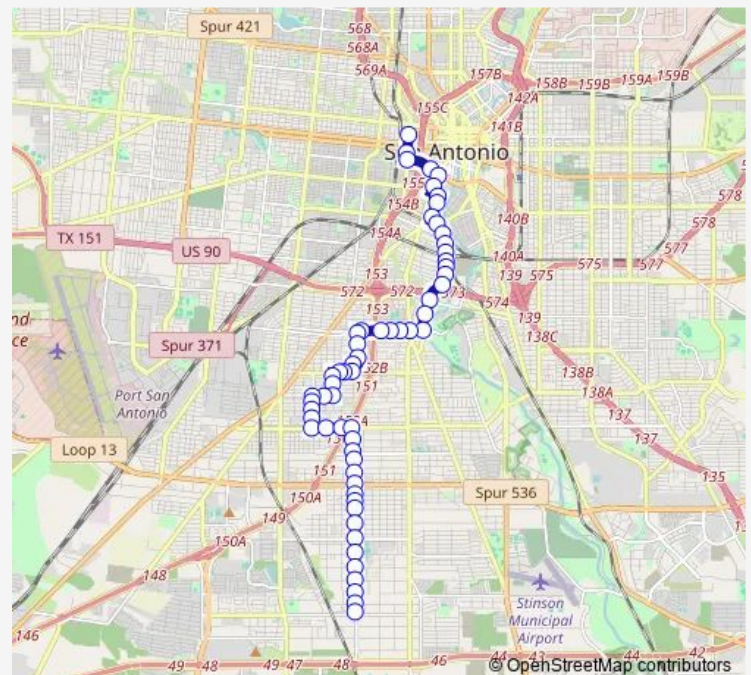

### Route schedule

CENTRO PLAZA - NE CORNER — Commercial & Gillette

Monday 05:40-21:40

Tuesday 05:40-21:40

Wednesday 05:40-21:40

Thursday 05:40-21:40

Friday 05:40-21:40

Saturday 05:40-21:40

### Route info

Direction: CENTRO PLAZA - NE CORNER

Stops: 60

Trip Duration: 0 hour 41 min

46 — Commercial

Theo & Bastrop

Theo & Lichen

Theo & Edwards