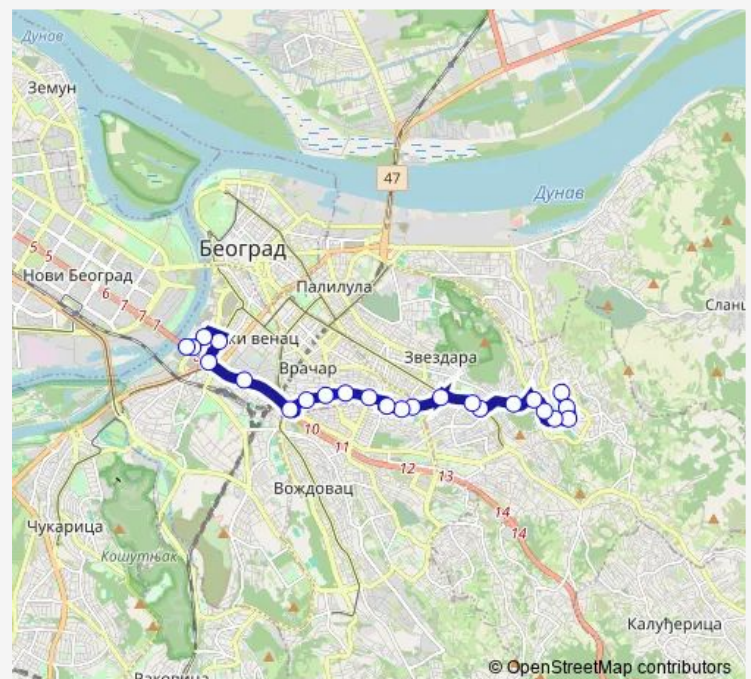

Vitezova Karađorđeve Zvezde

Selište

Stojčino Brdo

Route schedule

Beograd Na Vodi — Mirijevo

Monday 05:00-23:30

Tuesday 05:00-23:30

Wednesday 05:00-23:30

Thursday 05:00-23:30

Friday 05:00-23:30

Saturday 05:00-23:30

Sunday 05:00-23:30

Route info

Direction: Beograd Na Vodi

Stops: 24

Trip Duration: 0 hour 42 min

46 — Beograd Na Vodi - Mirijevo

Mirjevski Venac

Mirjevo 2

Mirjevo

Direction

Mirijevo — Beograd Na Vodi

24 stops

[Open route schedule](#)

Mirijevo

Mirijevo 2

Mirjevski Venac

Stojčino Brdo

Selište

Vitezova Karađorđeve Zvezde

Dušana Radovića

Mite Ružića