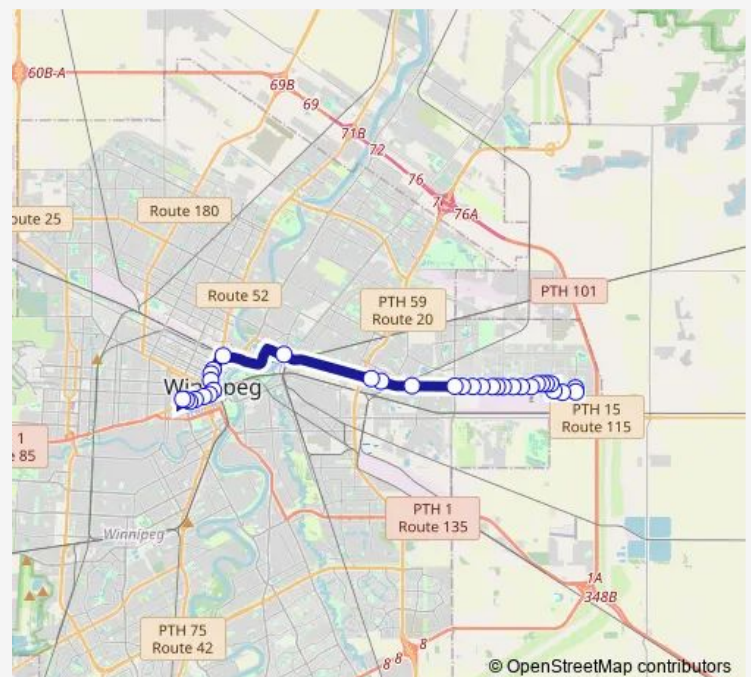

Northbound Balmoral at Ellice

Southbound Vaughan at Portage

Southbound Vaughan at Graham (The Bay)

Eastbound Graham at Edmonton (Rwb)

Eastbound Graham at Hargrave

Eastbound Graham at Smith

Eastbound Graham at Fort (Wpg Square)

Northbound Main at Pioneer

Northbound Main at Mcdermot

Northbound Main at James (Concert Hall)

Northbound Main at Higgins

Eastbound Nairn at Watt

Eastbound Regent at Stapon

Eastbound Regent at Rougeau

Eastbound Regent at Starlight

Northbound Plessis at Victoria West

Northbound Plessis at Rosseau

Eastbound Kildare at Kootenay

Eastbound Kildare at Brewster

Eastbound Kildare at Hoka

Route schedule

Northbound Balmoral at Balmoral Station (46) — Southbound Ravenhurst at Edmund Gale

Monday	06:50-17:30
Tuesday	06:50-17:30
Wednesday	06:50-17:30
Thursday	06:50-17:30
Friday	06:50-17:30
Saturday	—
Sunday	—

Route info

Direction: Northbound Balmoral at Balmoral Station (46)

Stops: 38

Trip Duration: 0 hour 58 min