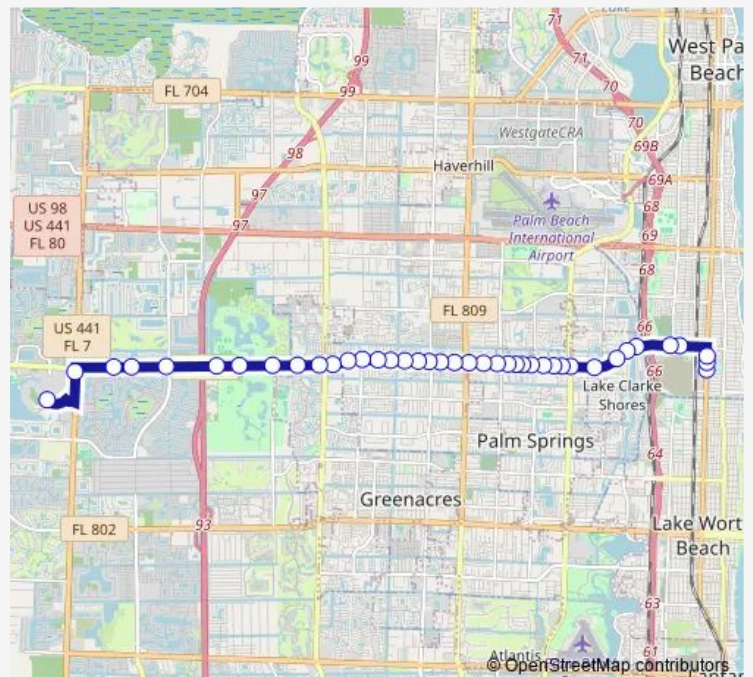

Forest Hill Blvd at Abbey Rd

Forest Hill Blvd at Haverhill RD W

Forest Hill Blvd at Haverhill RD E

Forest Hill Blvd at BAY Meadows Dr

Forest Hill Blvd at Military Trl

Route schedule

Ring RD at WGM Trml — Dixie HWY at Summa St

Monday 05:51-21:25

Tuesday 05:51-21:25

Wednesday 05:51-21:25

Thursday 05:51-21:25

Friday 05:51-21:25

Saturday 07:30-21:25

Sunday 08:40-18:25

Route info

Direction: Ring RD at WGM Trml

Stops: 44

Trip Duration: 0 hour 36 min

46 — WPB - WLN via Forest Hill

Forest Hill Blvd at Syms Plz

Forest Hill Blvd at Forest Ave

Forest Hill Blvd at Kirk Rd

Forest Hill Blvd at Shadetree Way