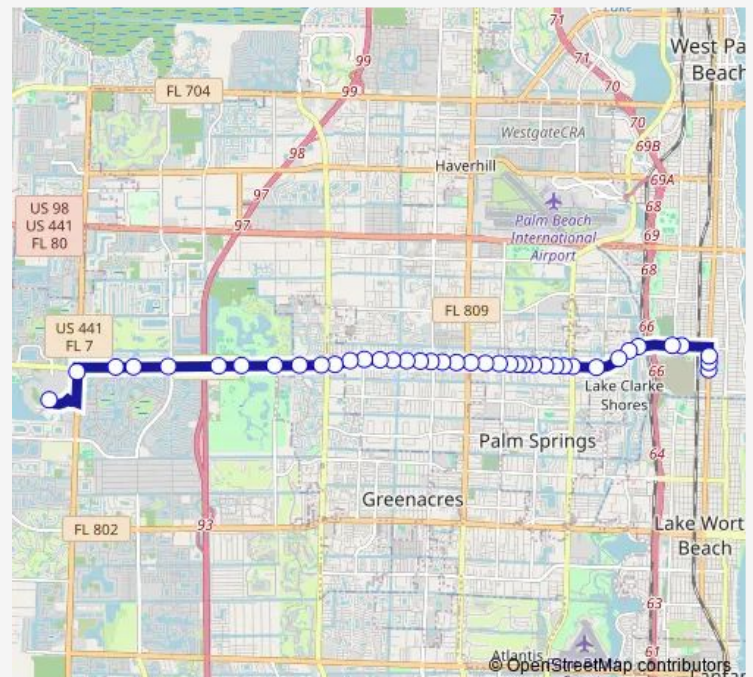

Forest Hill Blvd at Abbey Rd

Forest Hill Blvd at Haverhill RD W

Forest Hill Blvd at Haverhill RD E

Forest Hill Blvd at BAY Meadows Dr

Forest Hill Blvd at Military Trl

Route schedule

Ring RD at WGM Trml — Dixie HWY at Summa St

Monday 05:51-21:25

Tuesday 05:51-21:25

Wednesday 05:51-21:25

Thursday 05:51-21:25

Friday 05:51-21:25

Saturday 07:30-21:25

Sunday 08:40-18:25

Route info

Direction: Ring RD at WGM Trml

Stops: 44

Trip Duration: 0 hour 39 min

46 — WPB - WLN via Forest Hill

Forest Hill Blvd at Syms Plz

Forest Hill Blvd at Forest Ave

Forest Hill Blvd at Kirk Rd

Forest Hill Blvd at Shadetree Way