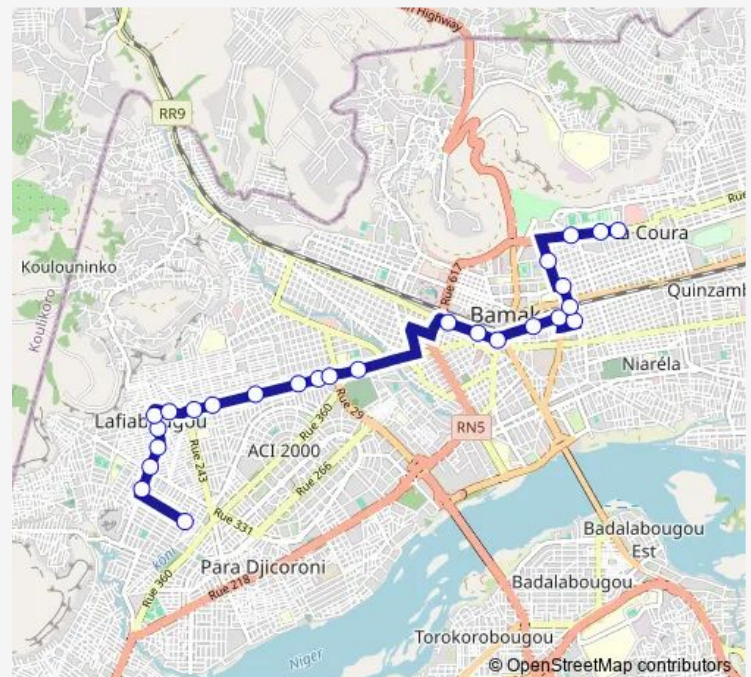

Thursday 08:30

Friday 08:30

Saturday 08:30

Sunday 08:30

Route info

Direction: Lafiabougou Terminus

Stops: 26

Trip Duration: 0 hour 47 min

46 — Sotrama 46 : Sougounicoura ⇌ Lafiabougou

Mairie Coura

Ecica

Point G Place

Stade Omnisports de Bamako

Suguni Koura

Direction

Suguni Koura — Lafiabougou Terminus

26 stops

[Open route schedule](#)

Suguni Koura

Stade Omnisports de Bamako

Point G Place

Ecica

Mairie Coura

Terminus Hamdallaye Aci

Thursday 07:38

Friday 07:38

Saturday 07:38

Sunday 07:38

Route info

Direction: Suguni Koura

Stops: 26

Trip Duration: 0 hour 47 min