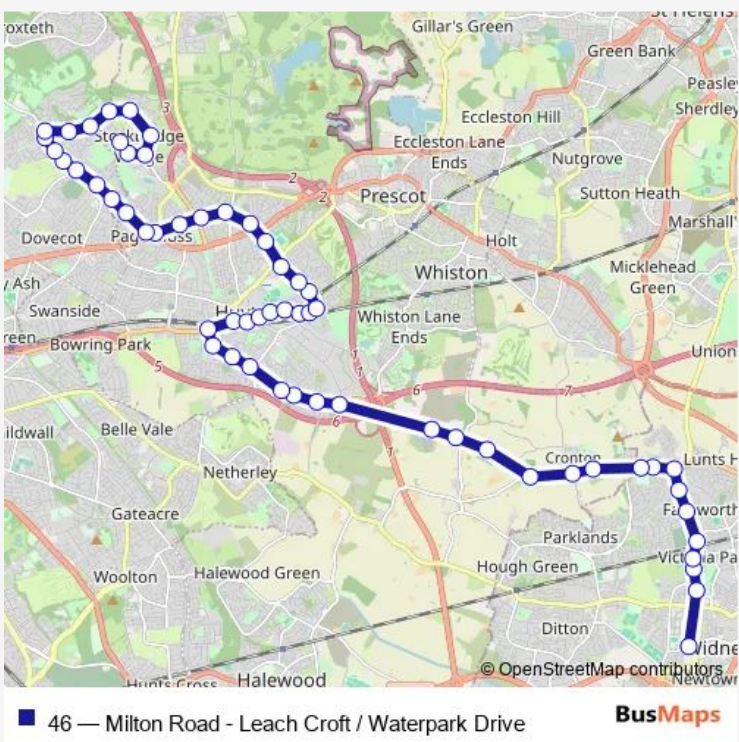

Bus 46 Milton Road - Leach Croft / Waterpark Drive

[Go to website](#)

Direction
Milton Road — Waterpark Drive
58 stops
[Open route schedule](#)

- Milton Road
- Horse & Jockey
- Wade Deacon
- Birchfield Road
- Widnes Station
- Pit Lane
- Buckingham Avenue
- The Globe
- Hillcrest
- Pex Hill
- Hall Lane
- Chapel Lane
- Alder Lane
- Tue Lane
- Prescot Road
- Dacres Bridge Lane
- Coppice Lane
- Bardley Crescent
- Manley Road
- Biglands Drive
- Wheathill Road

Route schedule
Milton Road — Waterpark Drive

Monday	16:42
Tuesday	16:42
Wednesday	16:42
Thursday	16:42
Friday	13:40
Saturday	—
Sunday	—

Route info
Direction: Milton Road
Stops: 58
Trip Duration: 0 hour 50 min

Belfield Crescent

Marina Crescent

Roby Road

Westmorland Road

Huyton Bus Station

Huyton Hey Road

Hey Park

Attlee Road

Friday 07:48

Saturday —

Sunday —

Route info

Direction: Waterpark Drive

Stops: 60

Trip Duration: 1 hour 0 min

Hurst Park Drive