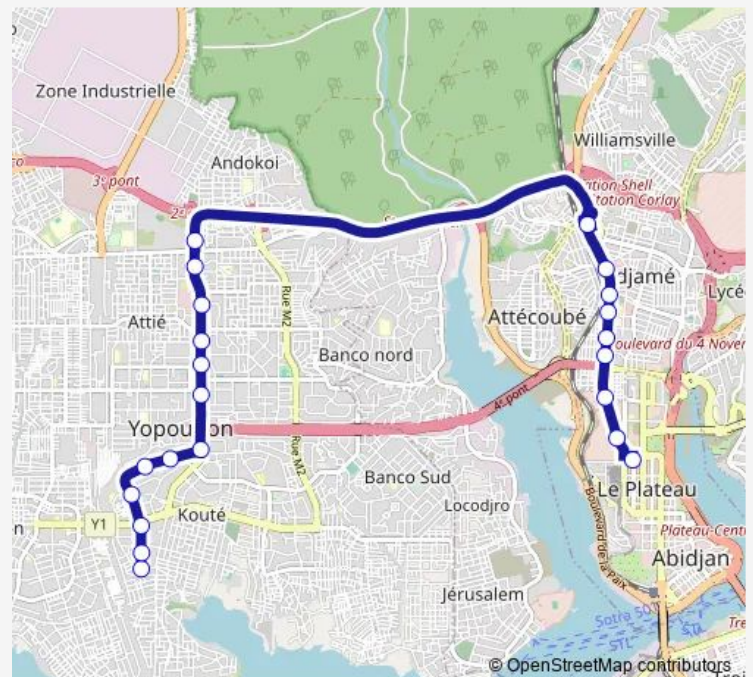

Bus 46 Yopougon Sideci ↔ Cité Administrative

[Go to website](#)

Direction

Terminus 42 Sideci — Terminus Cité Administrative

22 stops

[Open route schedule](#)

Terminus 42 Sideci

Pharmacie St Martin

Thursday 06:00

Friday 06:00

Saturday 06:00

Sunday 06:00

Route info

Direction: Terminus 42 Sideci

Stops: 22

Trip Duration: 1 hour 5 min

46 — Yopougon Sideci ↔ Cité Administrative

Direction

Gare Cité Administrative — Terminus 42 Sideci

23 stops

[Open route schedule](#)

Gare Cité Administrative

Musée du Plateau

Insp

Wednesday 06:00

Thursday 06:00

Friday 06:00

Saturday 06:00

Sunday 06:00

Route info

Direction: Gare Cité Administrative

Stops: 23