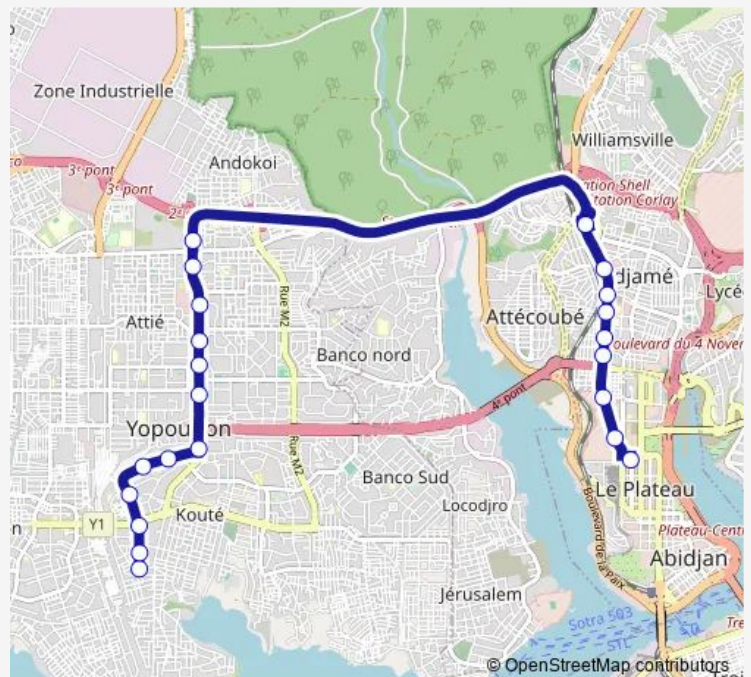

Bus 46 Yopougon Sideci ↔ Cité Administrative

[Go to website](#)

Direction

Terminus 42 Sideci — Terminus Cité Administrative

22 stops

[Open route schedule](#)

Terminus 42 Sideci

Pharmacie St Martin

Thursday 06:00

Friday 06:00

Saturday 06:00

Sunday 06:00

Route info

Direction: Terminus 42 Sideci

Stops: 22

Trip Duration: 1 hour 5 min

46 — Yopougon Sideci ↔ Cité Administrative

Direction

Terminus Cité Administrative — Terminus 42 Sideci

23 stops

[Open route schedule](#)

Terminus Cité Administrative

Musée du Plateau

Insp

Wednesday 06:00

Thursday 06:00

Friday 06:00

Saturday 06:00

Sunday 06:00

Route info

Direction: Terminus Cité Administrative

Stops: 23