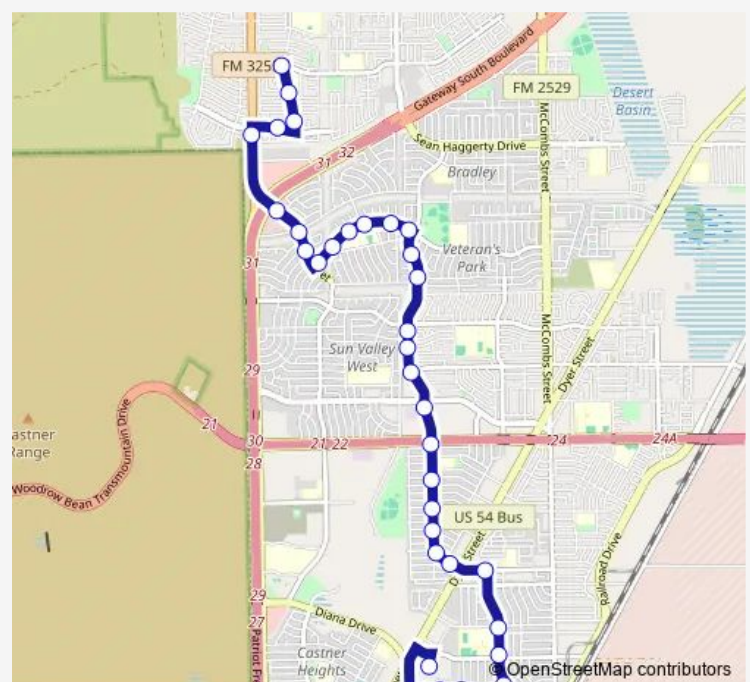

10173 RushingPrince Edward

RushingFairbanks

RushingLa Taste

Route schedule

Marcus UribeLoma Franklin — Northgate Transfer Center Bay B

Monday 05:08-21:08

Tuesday 05:08-21:08

Wednesday 05:08-21:08

Thursday 05:08-21:08

Friday 05:08-21:08

Saturday 10:08-19:08

Sunday —

Route info

Direction: Marcus UribeLoma Franklin

Stops: 33

Trip Duration: 0 hour 30 min

RoanokeWren

Joe HerreraRoanokeRali.

Joe HerreraSalisbury

Joe HerreraRaymond Telles

Northgate Transfer Center Bay B

Direction

Northgate Transfer Center Bay B — Marcus UribeLoma Franklin

28 stops

Saturday —

Sunday —

Route info

Direction: Northgate Transfer Center Bay B

Stops: 28

Trip Duration: 0 hour 25 min

Andrew BarcenaMarcus Uribe

Marcus UribeLoma Seca