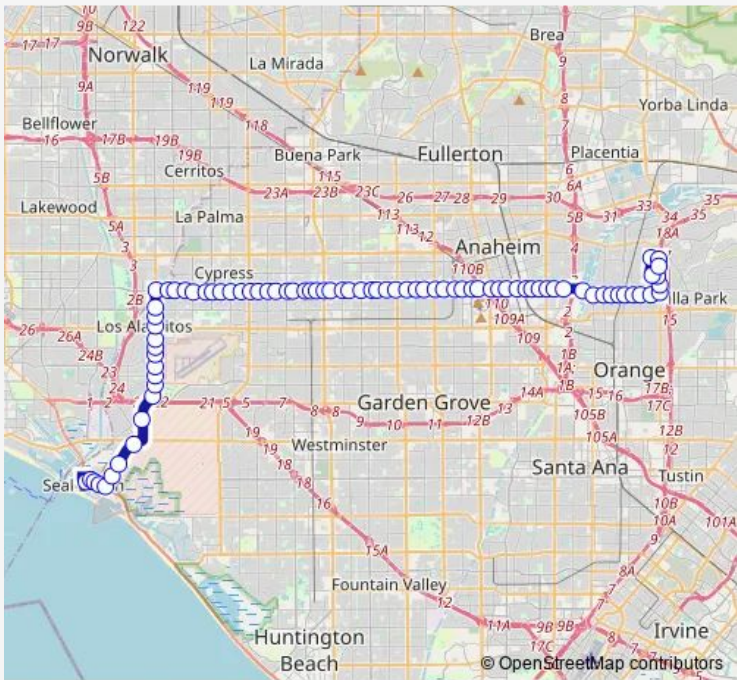

Bus 46 Seal Beach - Orange

[Go to website](#)

Direction
 Electric-Main — Tustin-East Village WAY (Zone3)
 82 stops
[Open route schedule](#)

- Electric-Main
- Pacific Coast-10th
- Pacific Coast-12th
- Pacific Coast-15th
- Seal Beach-Pacific Coast
- Seal Beach-Anchor
- Seal Beach-Forestal
- Seal Beach-C
- Leisure World Rdwy-Gate 1
- Seal Beach-OLD Ranch
- Seal Beach-Towne Center
- Seal Beach-Plymouth
- LOS Alamitos-Bradbury
- LOS Alamitos-Rossmoor
- LOS Alamitos-Orangewood
- LOS Alamitos-Farquhar
- LOS Alamitos-Katella
- LOS Alamitos-Catalina
- LOS Alamitos-Cerritos
- Wardlow-Norwalk
- Ball-Kaylor

Route schedule
 Electric-Main — Tustin-East Village WAY (Zone3)

Monday	05:08-21:39
Tuesday	05:08-21:39
Wednesday	05:08-21:39
Thursday	05:08-21:39
Friday	05:08-21:39
Saturday	05:36-22:36
Sunday	05:36-22:36

Route info
 Direction: Electric-Main
 Stops: 82
 Trip Duration: 1 hour 37 min

46 — Seal Beach - Orange **BusMaps**

Ball-Bloomfield

Ball-Delano

Ball-Denni

Ball-Larwin

Ball-Moody

Ball-Saint Charles