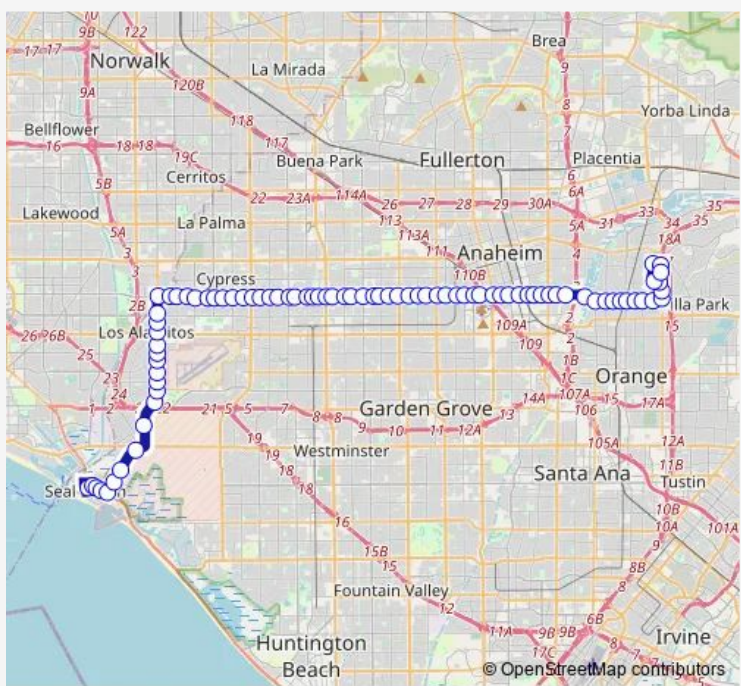

Bus 46 Long Beach - Orange

[Go to website](#)

Direction
 Electric-Main — Tustin-East Village WAY (Zone3)
 82 stops
[Open route schedule](#)

- Electric-Main
- Pacific Coast-10th
- Pacific Coast-12th
- Pacific Coast-15th
- Seal Beach-Pacific Coast
- Seal Beach-Anchor
- Seal Beach-Forestal
- Seal Beach-C
- Leisure World Rdwy-Gate 1
- Seal Beach-OLD Ranch
- Seal Beach-Towne Center
- Seal Beach-Plymouth
- LOS Alamitos-Bradbury
- LOS Alamitos-Rossmoor
- LOS Alamitos-Orangewood
- LOS Alamitos-Farquhar
- LOS Alamitos-Katella
- LOS Alamitos-Catalina
- LOS Alamitos-Cerritos
- Wardlow-Norwalk
- Ball-Kaylor

Route schedule
 Electric-Main — Tustin-East Village WAY (Zone3)

Monday	05:08-21:39
Tuesday	05:08-21:39
Wednesday	05:08-21:39
Thursday	05:08-21:39
Friday	05:08-21:39
Saturday	05:36-22:36
Sunday	05:36-22:36

Route info
 Direction: Electric-Main
 Stops: 82
 Trip Duration: 1 hour 46 min

46 — Long Beach - Orange BusMaps

Ball-Bloomfield

Ball-Delano

Ball-Denni

Ball-Larwin

Ball-Moody

Ball-Saint Charles