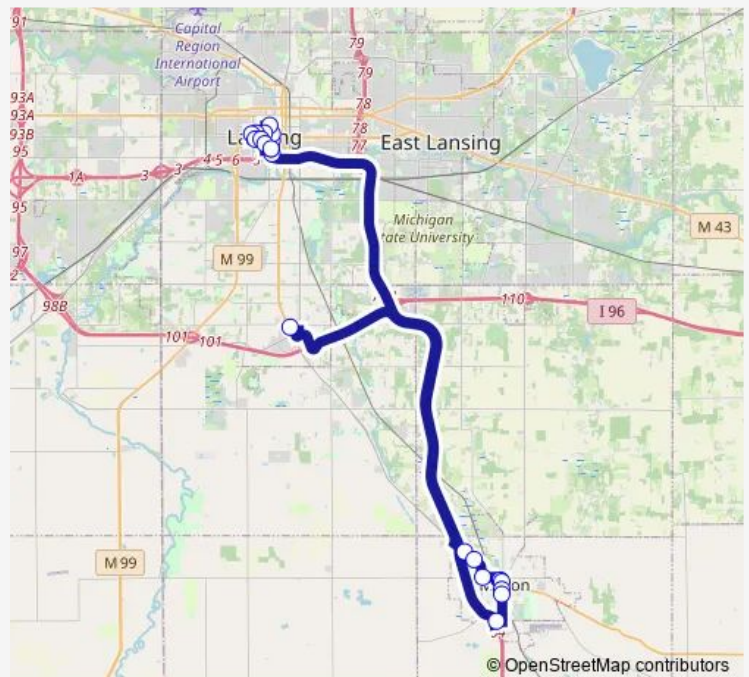

[Go to website](#)

Direction
 Meijer S Penn BC East Side — Cata Trans Center
 21 stops
[Open route schedule](#)

- Meijer S Penn BC East Side
- SBD Cedar @ Kern
- SBD Cedar past Curtis
- EBD Columbia past Cedar
- WBD Sycamore past Park St
- SBD Jefferson before Maple
- SBD Jefferson before Oak
- SBD Jefferson before Cherry
- Mason Meijer
- NBD Grand past Hillsdale
- Cata Trans Center
- NBD Grand Ave before E Allegan St
- NBD Grand Ave past E Michigan Ave
- WBD Shiawassee St at Washington Ave
- WBD Ottawa past N Capitol Ave
- WBD Ottawa St before Chestnut St
- SBD Pine St past Ottawa
- EBD Allegan past S Pine St
- EBD Allegan before Townsend St
- SBD Capitol past W Washtenaw St
- Cata Trans Center

Route schedule

Meijer S Penn BC East Side — Cata Trans Center

Monday	06:45
Tuesday	—
Wednesday	—
Thursday	—
Friday	—
Saturday	—
Sunday	—

Route info

Direction: Meijer S Penn BC East Side

Stops: 21

Trip Duration: 1 hour 0 min

46 — Mason Ltd

Direction

Meijer S Penn BC East Side — Cata Trans Center

21 stops

[Open route schedule](#)

Meijer S Penn BC East Side

SBD Cedar @ Kern

SBD Cedar past Curtis

EBD Columbia past Cedar

WBD Sycamore past Park St

SBD Jefferson before Maple

SBD Jefferson before Oak

SBD Jefferson before Cherry

Mason Meijer

NBD Grand past Hillsdale

Cata Trans Center