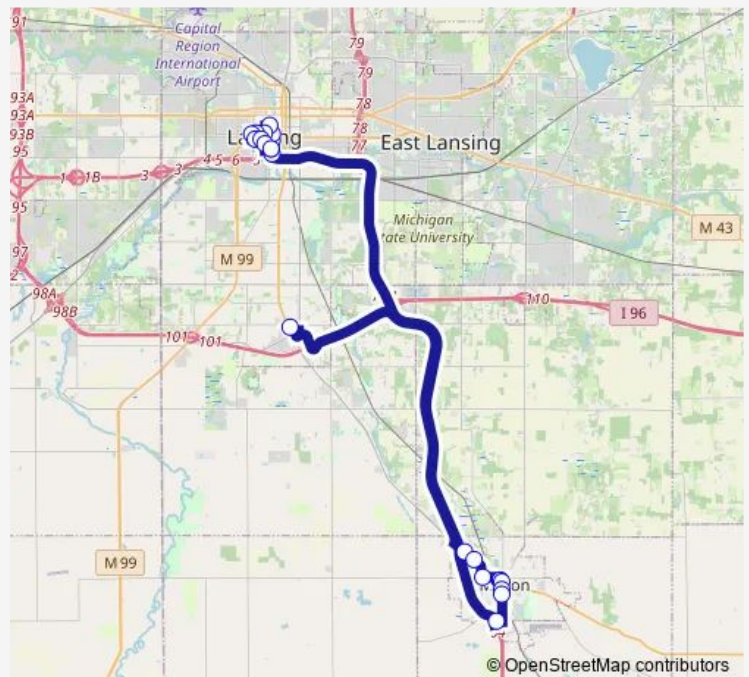

[Go to website](#)

**Direction**  
 Meijer S Penn BC East Side — Cata Trans Center  
 21 stops  
[Open route schedule](#)

- Meijer S Penn BC East Side
- SBD Cedar @ Kern
- SBD Cedar past Curtis
- EBD Columbia past Cedar
- WBD Sycamore past Park St
- SBD Jefferson before Maple
- SBD Jefferson before Oak
- SBD Jefferson before Cherry
- Mason Meijer
- NBD Grand past Hillsdale
- Cata Trans Center
- NBD Grand Ave before E Allegan St
- NBD Grand Ave past E Michigan Ave
- WBD Shiawassee St at Washington Ave
- WBD Ottawa past N Capitol Ave
- WBD Ottawa St before Chestnut St
- SBD Pine St past Ottawa
- EBD Allegan past S Pine St
- EBD Allegan before Townsend St
- SBD Capitol past W Washtenaw St
- Cata Trans Center

### Route schedule

Meijer S Penn BC East Side — Cata Trans Center

Monday	—
Tuesday	06:45
Wednesday	06:45
Thursday	06:45
Friday	—
Saturday	—
Sunday	—

### Route info

Direction: Meijer S Penn BC East Side

Stops: 21

Trip Duration: 1 hour 0 min

46 — Mason Ltd

**Direction**

Meijer S Penn BC East Side — Cata Trans Center

21 stops

[Open route schedule](#)

Meijer S Penn BC East Side

SBD Cedar @ Kern

SBD Cedar past Curtis

EBD Columbia past Cedar

WBD Sycamore past Park St

SBD Jefferson before Maple

SBD Jefferson before Oak