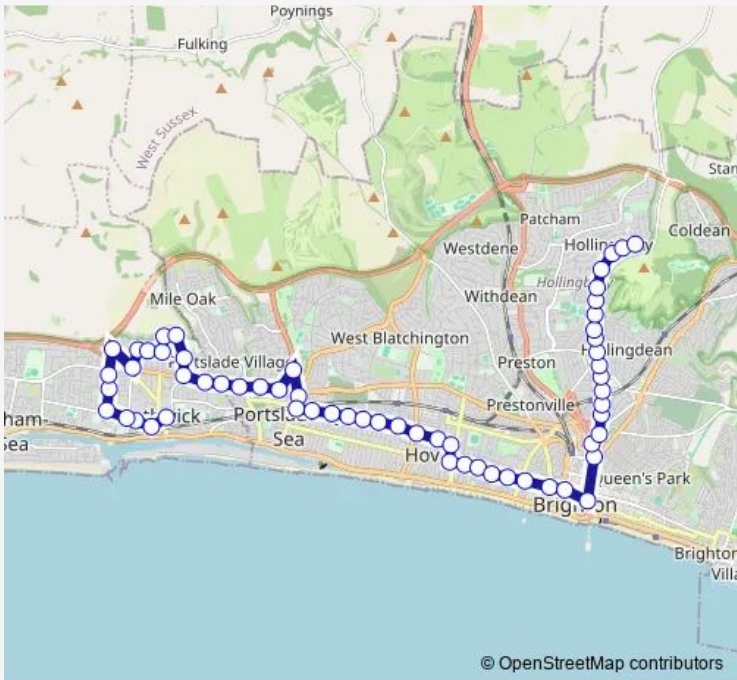

Bus 46 Hollingbury - Brighton - Southwick

[Go to website](#)

Direction
Buxted Rise — Southwick Square
67 stops
[Open route schedule](#)

- Buxted Rise
- Elsted Crescent
- Orchid View
- Cuckmere Way
- County Oak Avenue South
- Lyminster Avenue North
- Rotherfield Crescent
- Woodbourne Garage
- Surrenden Road East End
- Friar Road
- Varndean High School
- Osborne Road
- St Matthias Church
- Fiveways
- Semley Road
- Rugby Road East
- Springfield Road East
- Prince's Crescent
- Bromley Road
- Open Market
- London Road Shops

Route schedule
Buxted Rise — Southwick Square

Monday	07:30-23:01
Tuesday	07:30-23:01
Wednesday	07:30-23:01
Thursday	07:30-23:01
Friday	07:30-23:01
Saturday	08:03-23:01
Sunday	08:53-23:13

Route info
Direction: Buxted Rise
Stops: 67
Trip Duration: 1 hour 22 min

46 — Hollingbury - Brighton - Southwick **BusMaps**