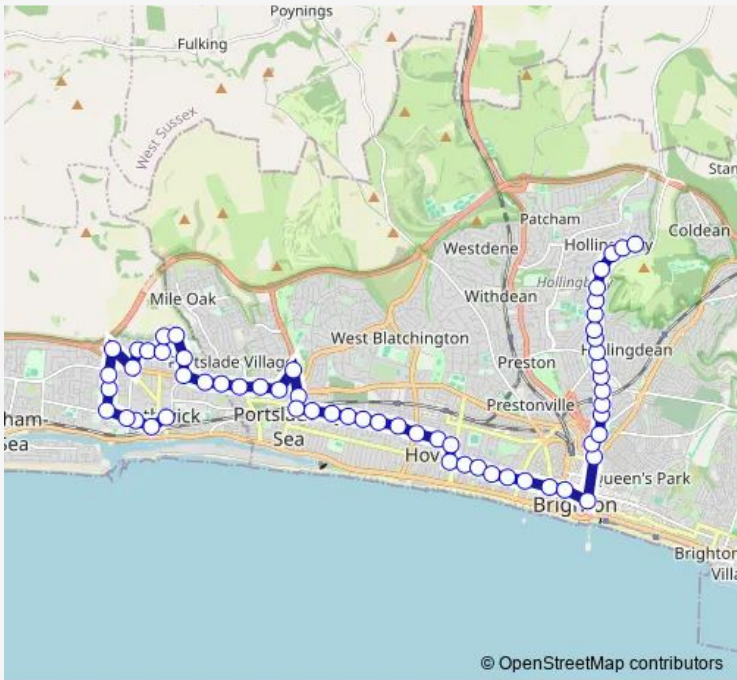

Bus 46 Hollingbury - Brighton - Southwick

[Go to website](#)

Direction
Buxted Rise — Southwick Square
67 stops
[Open route schedule](#)

- Buxted Rise
- Elsted Crescent
- Orchid View
- Cuckmere Way
- County Oak Avenue South
- Lyminster Avenue North
- Rotherfield Crescent
- Woodbourne Garage
- Surrenden Road East End
- Friar Road
- Varndean High School
- Osborne Road
- St Matthias Church
- Fiveways
- Semley Road
- Rugby Road East
- Springfield Road East
- Prince's Crescent
- Bromley Road
- Open Market
- London Road Shops

Route schedule
Buxted Rise — Southwick Square

Monday	07:30-23:01
Tuesday	07:30-23:01
Wednesday	07:30-23:01
Thursday	07:30-23:01
Friday	07:30-23:01
Saturday	08:03-23:01
Sunday	08:53-23:13

Route info
Direction: Buxted Rise
Stops: 67
Trip Duration: 1 hour 25 min

46 — Hollingbury - Brighton - Southwick **BusMaps**