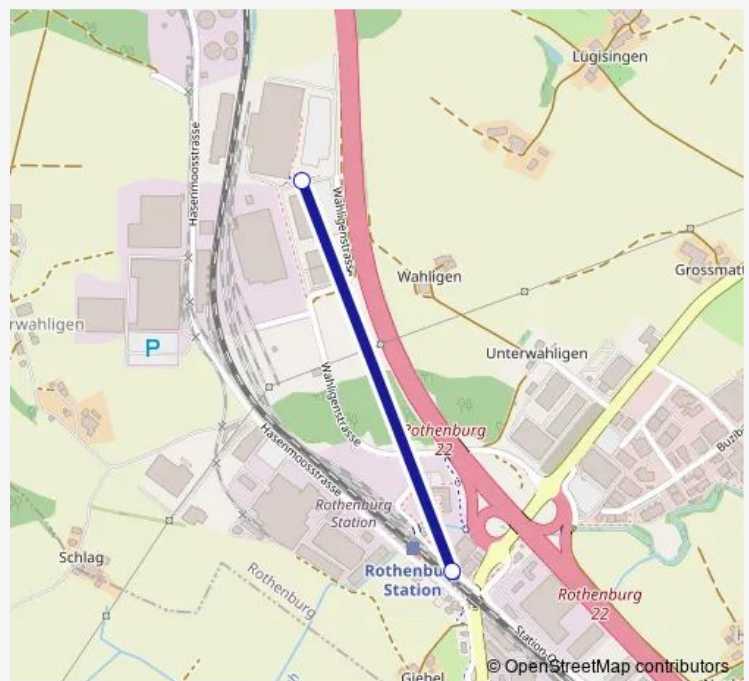

**Direction**

Rothenburg, Wahligen Nord — Rothenburg Station, Bhf. Ost

2 stops

[Open route schedule](#)

Rothenburg, Wahligen Nord

Rothenburg Station, Bhf. Ost

**Route schedule**

Rothenburg, Wahligen Nord — Rothenburg Station, Bhf. Ost

Monday	06:48-21:18
Tuesday	20:48-21:18
Wednesday	20:48-21:18
Thursday	20:48-21:18
Friday	20:48-21:18
Saturday	07:48-17:18
Sunday	—

**Route info**

Direction: Rothenburg, Wahligen Nord

Stops: 2

Trip Duration: 0 hour 3 min

### Direction

Rothenburg Station, Bhf. Ost — Rothenburg, Wahligen Nord

2 stops

[Open route schedule](#)

Rothenburg Station, Bhf. Ost

Rothenburg, Wahligen Nord

### Route info

Direction: Rothenburg Station, Bhf. Ost

Stops: 2

Trip Duration: 0 hour 3 min