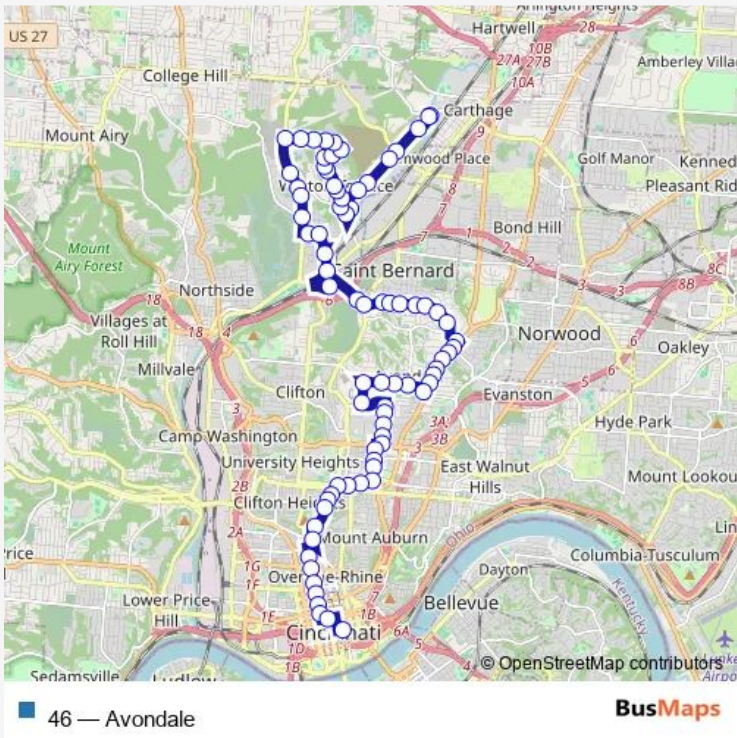

**Bus 46 Avondale**

[Go to website](#)

**Direction**  
 Este AVE Layover — Government Square Area C  
 79 stops  
[Open route schedule](#)

- Este AVE Layover
- Este AVE 6325
- Este AVE 6210
- Este AVE & Center Hill Ave
- Este AVE 5723
- Este AVE 5265
- Este AVE & Estecreek Rd
- Este AVE 4817
- Kings RUN DR 414
- Winneste AVE & Kings RUN Dr
- Winneste AVE 4830
- Winneste AVE 4950
- Winneste AVE & Topridge Pl
- Winneste AVE 5254
- Winneste AVE 5274
- Winneste AVE & Strand Ln
- Strand LN & Holland Dr
- Strand LN & Dutch Colony Dr
- Dutch Colony Drive & Bettman Dr
- Dutch Colony DR & Winneste Ave
- Dutch Colony DR & Hebron Ct

**Route schedule**  
 Este AVE Layover — Government Square Area C

Monday	04:32-00:06 <sup>+1</sup>
Tuesday	04:32-00:06 <sup>+1</sup>
Wednesday	04:32-00:06 <sup>+1</sup>
Thursday	04:32-00:06 <sup>+1</sup>
Friday	04:32-00:06 <sup>+1</sup>
Saturday	05:00-23:54
Sunday	05:00-23:04

**Route info**  
 Direction: Este AVE Layover  
 Stops: 79  
 Trip Duration: 1 hour 7 min

Dutch Colony DR & Winton Ridge Ln

Dutch Colony DR & Winton Rd

Winton RD 4981

Winton RD & Kings RUN Dr

Winton RD 4879

## Route info

Direction: Government Square Area C

Stops: 77

Trip Duration: 1 hour 3 min

Dury AVE & Forest Ave

Forest AVE 333

Forest AVE & Harvey Ave

Forest AVE & Washington Ave