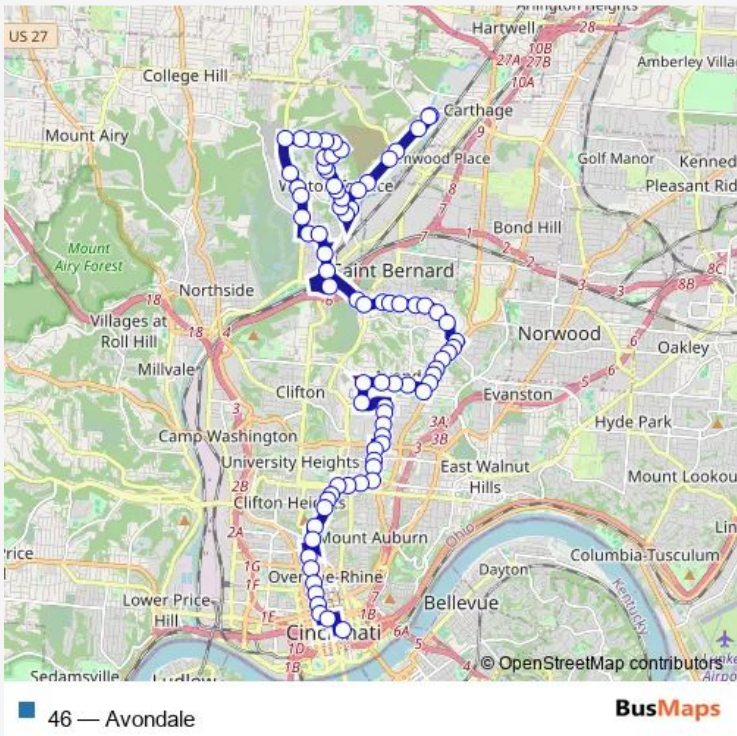

**Bus 46 Avondale**

[Go to website](#)

**Direction**  
 Este AVE Layover — Government Square Area C  
 79 stops  
[Open route schedule](#)

- Este AVE Layover
- Este AVE 6325
- Este AVE 6210
- Este AVE & Center Hill Ave
- Este AVE 5723
- Este AVE 5265
- Este AVE & Estecreek Rd
- Este AVE 4817
- Kings RUN DR 414
- Winneste AVE & Kings RUN Dr
- Winneste AVE 4830
- Winneste AVE 4950
- Winneste AVE & Topridge Pl
- Winneste AVE 5254
- Winneste AVE 5274
- Winneste AVE & Strand Ln
- Strand LN & Holland Dr
- Strand LN & Dutch Colony Dr
- Dutch Colony Drive & Bettman Dr
- Dutch Colony DR & Winneste Ave
- Dutch Colony DR & Hebron Ct

**Route schedule**  
 Este AVE Layover — Government Square Area C

Monday	04:32-00:06 <sup>+1</sup>
Tuesday	04:32-00:06 <sup>+1</sup>
Wednesday	04:32-00:06 <sup>+1</sup>
Thursday	04:32-00:06 <sup>+1</sup>
Friday	04:32-00:06 <sup>+1</sup>
Saturday	05:00-23:54
Sunday	05:00-23:04

**Route info**  
 Direction: Este AVE Layover  
 Stops: 79  
 Trip Duration: 1 hour 5 min

Dutch Colony DR & Winton Ridge Ln

Dutch Colony DR & Winton Rd

Winton RD 4981

Winton RD & Kings RUN Dr

Winton RD 4879

## Route info

Direction: Government Square Area C

Stops: 77

Trip Duration: 1 hour 3 min

Dury AVE & Forest Ave

Forest AVE 333

Forest AVE & Harvey Ave

Forest AVE & Washington Ave