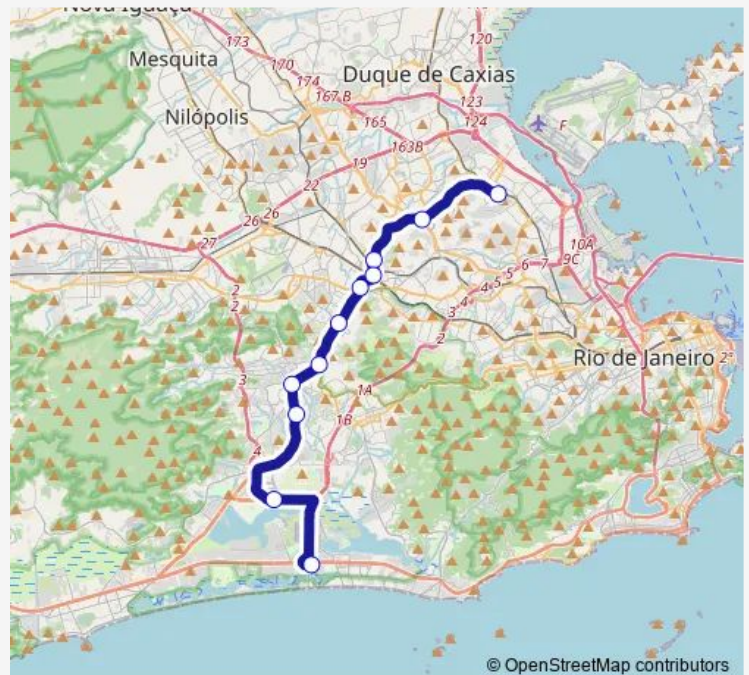

Madureira - Manaceia

Campinho

Praça Seca

Tanque

Taquara

Santa Efigênia

Rio 2

Terminal Alvorada : Plataforma B3

Route schedule

Penha I — Terminal Alvorada : Plataforma B3

Monday 00:00

Tuesday 00:00

Wednesday 00:00

Thursday 00:00

Friday 00:00

Saturday 00:00

Sunday 00:00

Route info

Direction: Penha I

Stops: 11

Trip Duration: 1 hour 9 min

© OpenStreetMap contributors

46 — Penha - Terminal Alvorada

BusMaps

Direction

Terminal Alvorada : Plataforma B3 — Penha II

11 stops

[Open route schedule](#)

Terminal Alvorada : Plataforma B3

Rio 2

Santa Efigênia

Taquara