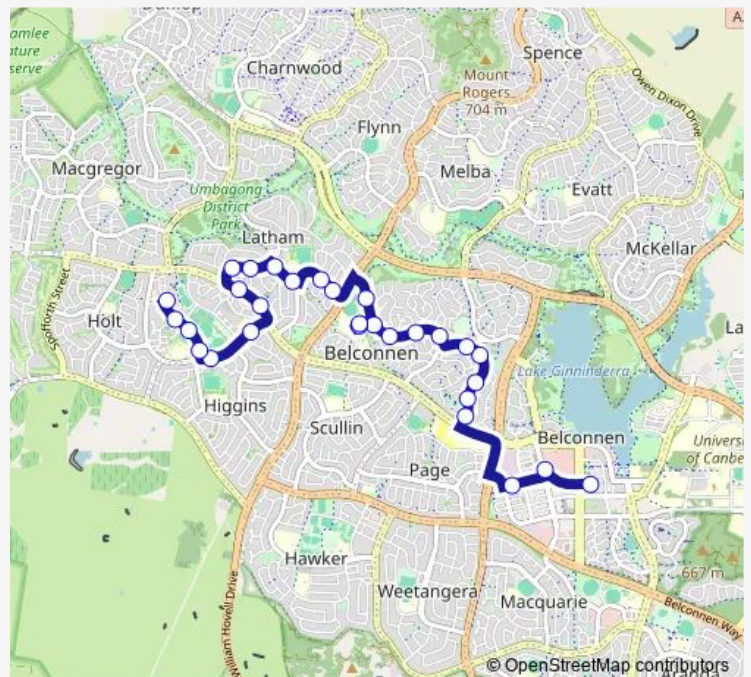

O'Lughlen St after 1st Chambers St

Onslow St opp Latham Ps

Onslow St opp Latham Shops

Dalley Cr before 1st Gurner St

Dalley Cr before 2nd Gurner St

Route schedule

Belconnen Interchange Arrivals — Kippax Terminus

Monday 05:50-22:40

Tuesday 05:50-22:40

Wednesday 05:50-22:40

Thursday 05:50-22:40

Friday 05:50-22:40

Saturday 06:00-24:00

Sunday 08:00-20:00

Route info

Direction: Belconnen Interchange Arrivals

Stops: 29

Trip Duration: 0 hour 29 min

46 — Kippax to Belconnen via Latham & Florey

Southern Cross Dr after Dalley Cr

192 Southern Cross Dr

Starke St opp Cranleigh School

Tuesday 05:49-22:39

Wednesday 05:49-22:39

Thursday 05:49-22:39

Friday 05:49-22:39

Saturday 06:45-23:45

Sunday 07:45-19:45

Route info

Direction: Kippax Interchange