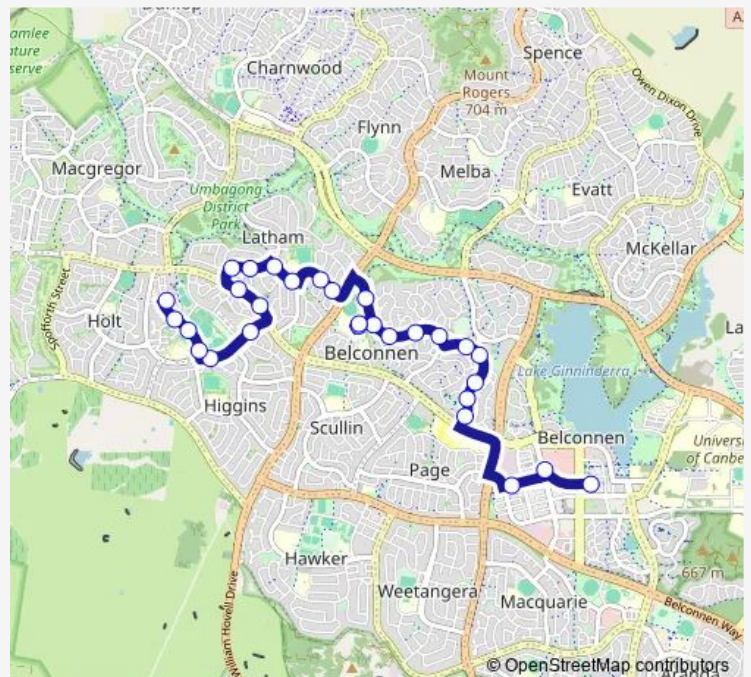

**Bus 46 Kippax to Belconnen via Latham & Florey**

[Go to website](#)

**Direction**

Belconnen Interchange Plt 5 — Kippax Terminus

27 stops

[Open route schedule](#)

- Belconnen Interchange Plt 5
- Westfield Belconnen Plt 2
- Cohen St Interchange Plt 5
- Ratcliffe Cr after Southern Cross Dr
- Ratcliffe Cr before 2nd Challinor Cr
- Ratcliffe Cr before Woolnough St
- Ratcliffe Cr opp Connah St
- Ratcliffe Cr opp Florey Shops
- Kreff St opp Florey Ps
- Kreff St before 2nd Boswell Cr
- Kreff St opp 1st Ennor Cr
- Kreff St before Barnard Cct
- Kreff St opp 2nd Ennor Cr
- O'Loghlen St before 2nd Milford St
- O'Loghlen St after 1st Chambers St
- Onslow St opp Latham Ps
- Onslow St opp Latham Shops
- Dalley Cr before 1st Gurner St
- Dalley Cr before 2nd Gurner St
- Southern Cross Dr after Dalley Cr
- 192 Southern Cross Dr

**Route info**

Direction: Belconnen Interchange Plt 5

Stops: 27

Trip Duration: 0 hour 19 min

46 — Kippax to Belconnen via Latham & Florey

Starke St opp Cranleigh School

Starke St opp Hardwick Cr

Kingsford Smith School Hardwick Cr

Hardwick Cr before Powell St

Hardwick Cr after Powell St

Kippax Terminus

## Route info

Direction: Kippax Interchange

Stops: 26

Trip Duration: 0 hour 20 min

46 Bus time schedules and route maps are available in an offline PDF at [busmaps.com](https://busmaps.com). Use the [busmaps.com](https://busmaps.com) website to see live bus times, train schedule or subway schedule, and step-by-step directions for all public transit in Canberra