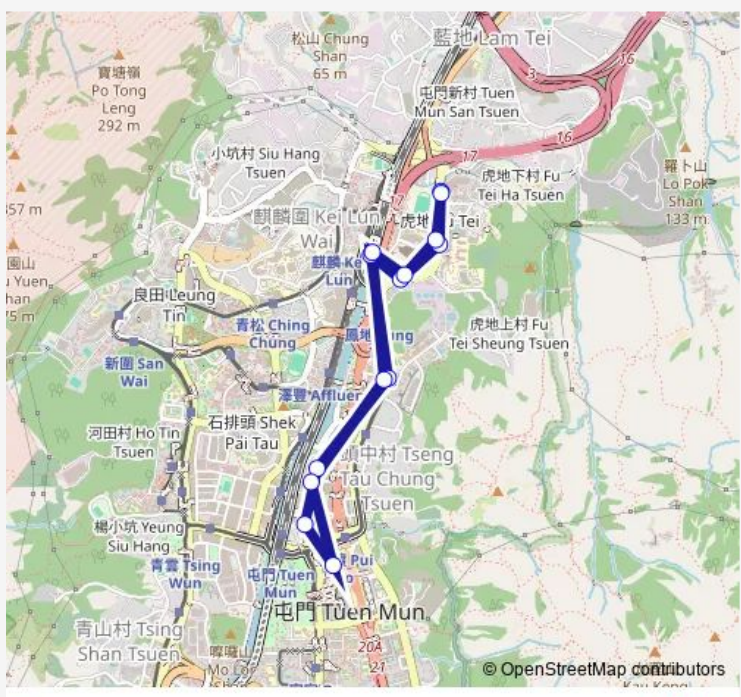

**Bus 46 FU TAI Estate - Tuen MUN Town Centre (Circular)**

[Go to website](#)

**Direction**  
 FU TAI Estate — FU TAI Estate  
 14 stops  
[Open route schedule](#)

- FU TAI Estate
- Castle Peak Road - Lingnan, Near Lingnan University
- Castle Peak Road - Lingnan, Near Brilliant Garden
- SIU Hong Station (South) Public Transport Interchange
- Castle Peak Road - SAN Hui, Near Prime View Garden
- Tuen MUN Heung SZE WUI Road, Near Eldo Garden|Tuen MUN Heung SZE WUI Road, Near Eldo Court Block 2
- Tuen MUN Heung SZE WUI Road, Outside Ming WAI Building|Tuen MUN Heung SZE WUI Road, Outside TAK Ching Court|Tuen MUN Heung SZE WUI Road, Near Ming WAI Building
- Tuen Shun Street, Outside Block 4 OF Tuen MUN Town Plaza|Tuen Shun Street, Outside Block 4 OF Tuen MUN Town Plaza
- Tuen MUN Heung SZE WUI Road, Outside SKH ST. Simon'S LUI Ming Choi Secondary School|Tuen MUN Heung SZE WUI Road, Near SKH ST. Simon'S LUI Ming Choi Secondary School
- Castle Peak Road - SAN Hui, Near Prime View Garden
- SIU Hong Station (South) Public Transport Interchange
- Castle Peak Road - Lingnan, Near Brilliant Garden
- Castle Peak Road - Lingnan, Near Parkland Villas
- FU TAI Estate

Route schedule  
 FU TAI Estate — FU TAI Estate

Monday	05:00-00:10 <sup>+1</sup>
Tuesday	05:00-00:10 <sup>+1</sup>
Wednesday	05:00-00:10 <sup>+1</sup>
Thursday	05:00-00:10 <sup>+1</sup>
Friday	05:00-00:10 <sup>+1</sup>
Saturday	05:00-00:10 <sup>+1</sup>
Sunday	05:00-00:10 <sup>+1</sup>

**Route info**  
 Direction: FU TAI Estate  
 Stops: 14  
 Trip Duration: 0 hour 19 min

46 — FU TAI Estate - Tuen MUN Town Centre (Circular) **BusMaps**

46 Bus time schedules and route maps are available in an offline PDF at [busmaps.com](https://busmaps.com). Use the [busmaps.com](https://busmaps.com) website to see live bus times, train schedule or subway schedule, and step-by-step directions for all public transit in Tuen Mun