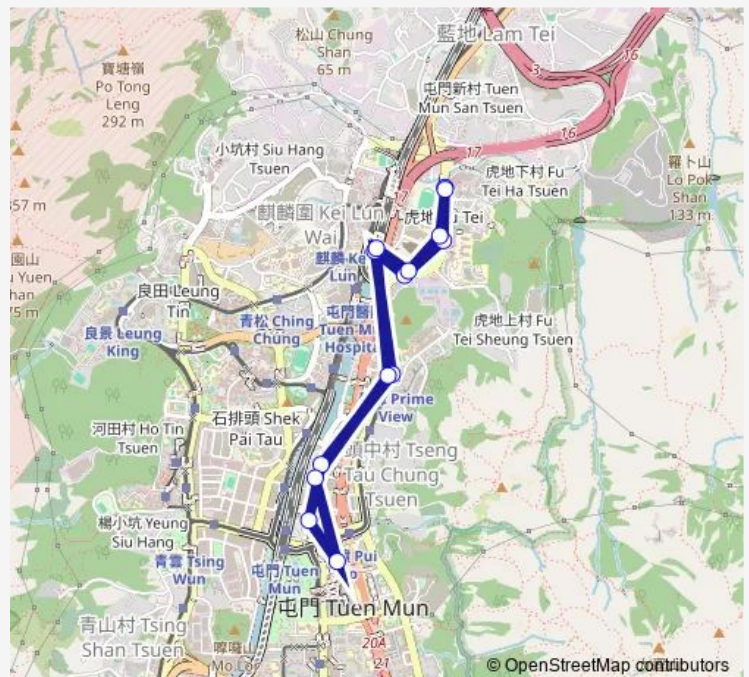

Tuen MUN Heung SZE WUI Road, Outside SKH ST. Simon'S LUI Ming Choi Secondary School|Tuen MUN Heung SZE WUI Road, Near SKH ST. Simon'S LUI Ming Choi Secondary School

CASTLE PEAK ROAD - SAN HUI, NEAR PRIME VIEW GARDEN

SIU HONG STATION (SOUTH) PUBLIC TRANSPORT INTERCHANGE

CASTLE PEAK ROAD - LINGNAN, NEAR BRILLIANT GARDEN

Route schedule

FU TAI ESTATE — FU TAI ESTATE

Monday	05:00-00:10 ⁺¹
Tuesday	05:00-00:10 ⁺¹
Wednesday	05:00-00:10 ⁺¹
Thursday	05:00-00:10 ⁺¹
Friday	05:00-00:10 ⁺¹
Saturday	05:00-00:10 ⁺¹
Sunday	05:00-00:10 ⁺¹

Route info

Direction: FU TAI ESTATE

Stops: 14

Trip Duration: 0 hour 19 min

46 — FU TAI Estate - Tuen MUN Town Centre (Circular) **BusMaps**

CASTLE PEAK ROAD - LINGNAN, NEAR PARKLAND
VILLAS

FU TAI ESTATE

46 Bus time schedules and route maps are available in an offline PDF at busmaps.com. Use the busmaps.com website to see live bus times, train schedule or subway schedule, and step-by-step directions for all public transit in Tuen Mun