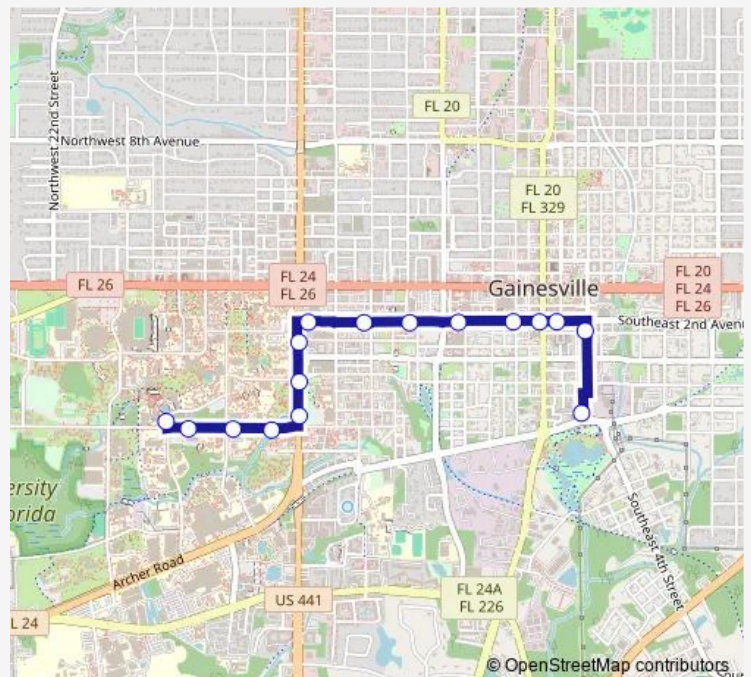

Second Avenue Center Apartments

Eastbound SW 2nd Ave @ SW 2nd St

Alachua County Courthouse

Hippodrome Theatre

Arlington Square Apartments

Rosa Parks RTS Downtown Station

**Route schedule**

Reitz Union — Rosa Parks RTS Downtown Station

Monday 08:03-17:43

Tuesday 08:03-17:43

Wednesday 08:03-17:43

Thursday 08:03-17:43

Friday 08:03-17:43

Saturday —

Sunday —

**Route info**

Direction: Reitz Union

Stops: 16

Trip Duration: 0 hour 17 min

46 — Reitz Union To Downtown Station

**Direction**

Rosa Parks RTS Downtown Station — Reitz Union

13 stops

[Open route schedule](#)

## Route schedule

Rosa Parks RTS Downtown Station — Reitz Union

Monday 07:45-17:25

Tuesday 07:45-17:25

Wednesday 07:45-17:25

Thursday 07:45-17:25

Friday 07:45-17:25

Saturday —