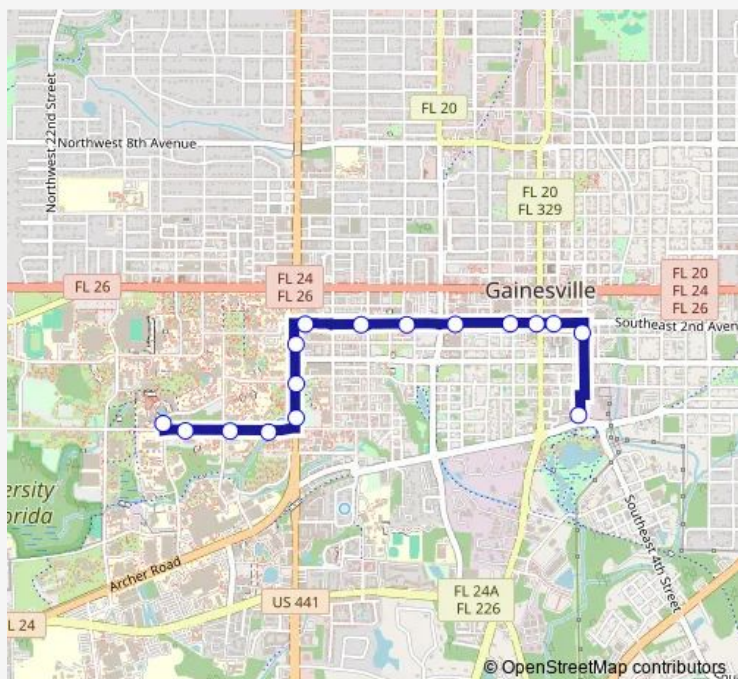

Bus 46 Reitz Union To Downtown Station

[Go to website](#)

Direction

Reitz Union — Rosa Parks RTS Downtown Station

16 stops

[Open route schedule](#)

- Reitz Union
- Frazier Rogers Hall (Eastbound)
- University Police Department
- Beaty Towers
- Norman Field
- Norman Hall
- Social 28 Apartments
- Phi Kappa Tau
- Eastbound SW 2nd Avenue @ SW 10th Street
- Innovation Square East
- Second Avenue Center Apartments
- Eastbound SW 2nd Ave @ SW 2nd St
- Alachua County Courthouse
- Hippodrome Theatre
- Arlington Square Apartments
- Rosa Parks RTS Downtown Station

Route schedule

Reitz Union — Rosa Parks RTS Downtown Station

Monday	08:03-17:43
Tuesday	08:03-17:43
Wednesday	08:03-17:43
Thursday	08:03-17:43
Friday	08:03-17:43
Saturday	—
Sunday	—

Route info

Direction: Reitz Union

Stops: 16

Trip Duration: 0 hour 17 min

46 — Reitz Union To Downtown Station

Direction

Rosa Parks RTS Downtown Station — Reitz Union

13 stops

[Open route schedule](#)

Rosa Parks RTS Downtown Station

Wednesday 07:45-17:25

Thursday 07:45-17:25

Friday 07:45-17:25

Saturday —

Sunday —

Route info

Direction: Rosa Parks RTS Downtown Station

Stops: 13