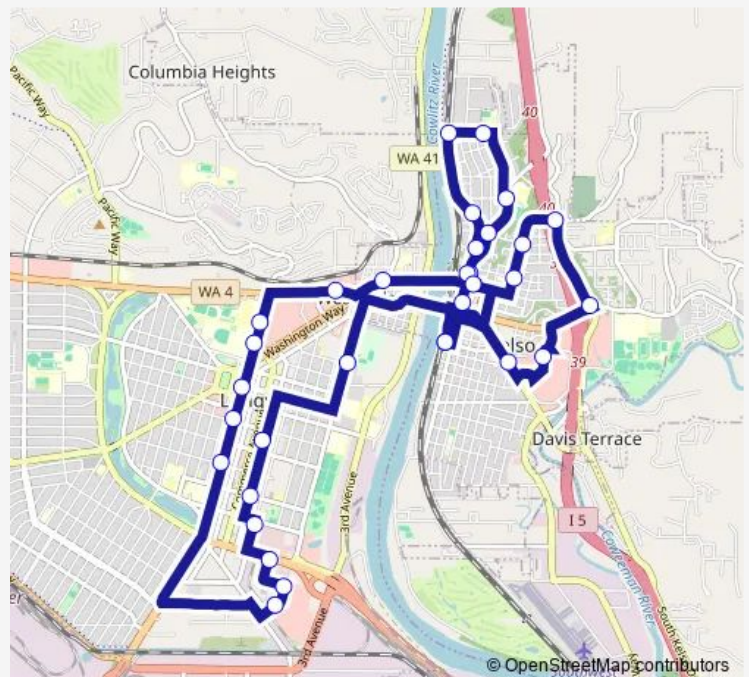

Mt Brynion & Minor

N Minor Rd & Allen St

Three Rivers Mall & Safeway

Grade St & Ash St

Cowlitz & 3rd

Cowlitz & Long

Ocean Beach Hwy & 8th

Mark Morris H.S.

15th & Commerce

Route schedule

Kelso Station — Kelso Station

Monday 10:50-15:50

Tuesday 10:50-15:50

Wednesday 10:50-15:50

Thursday 10:50-15:50

Friday 10:50-15:50

Saturday —

Sunday —

Route info

Direction: Kelso Station

Stops: 32

Trip Duration: 0 hour 46 min

15th & Broadway

15th & Hemlock

15th & Fir

7th & Wal-Mart

Wheeler & 7th

9th & Tennant

11th & Douglas St

12th & Delaware St

Transit Center

7th & New York