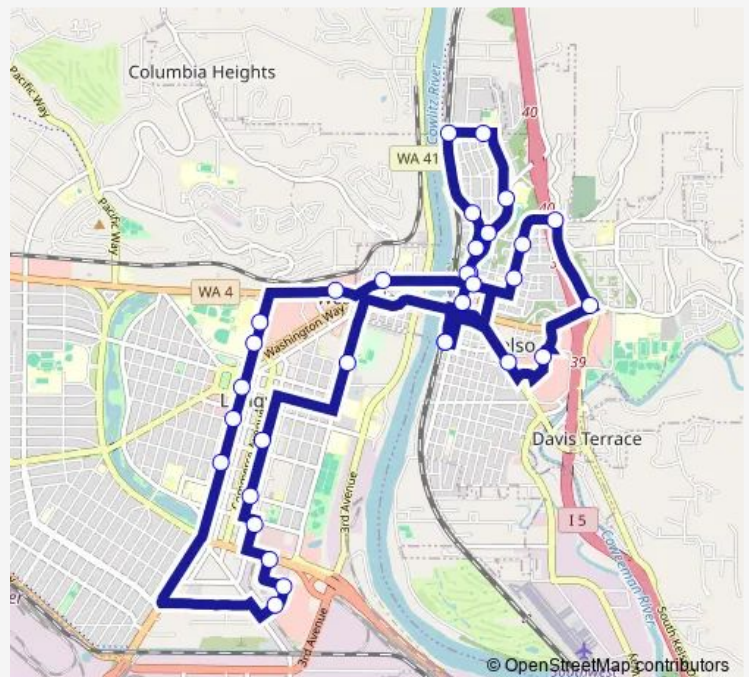

7th & Columbia

7th & Burcham

Mt Brynion & Minor

N Minor Rd & Allen St

Three Rivers Mall & Safeway

Grade St & Ash St

Cowlitz & 3rd

Cowlitz & Long

Ocean Beach Hwy & 8th

Mark Morris H.S.

15th & Commerce

Route schedule

Kelso Station — Kelso Station

Monday	10:50-15:50
Tuesday	10:50-15:50
Wednesday	10:50-15:50
Thursday	10:50-15:50
Friday	10:50-15:50
Saturday	—
Sunday	—

Route info

Direction: Kelso Station

Stops: 32

Trip Duration: 0 hour 46 min

15th & Broadway

15th & Hemlock

15th & Fir

7th & Wal-Mart

Wheeler & 7th

9th & Tennant

11th & Douglas St

12th & Delaware St

Transit Center

7th & New York

Kelso Station

46 Bus time schedules and route maps are available in an offline PDF at busmaps.com. Use the busmaps.com website to see live bus times, train schedule or subway schedule, and step-by-step directions for all public transit in Kelso