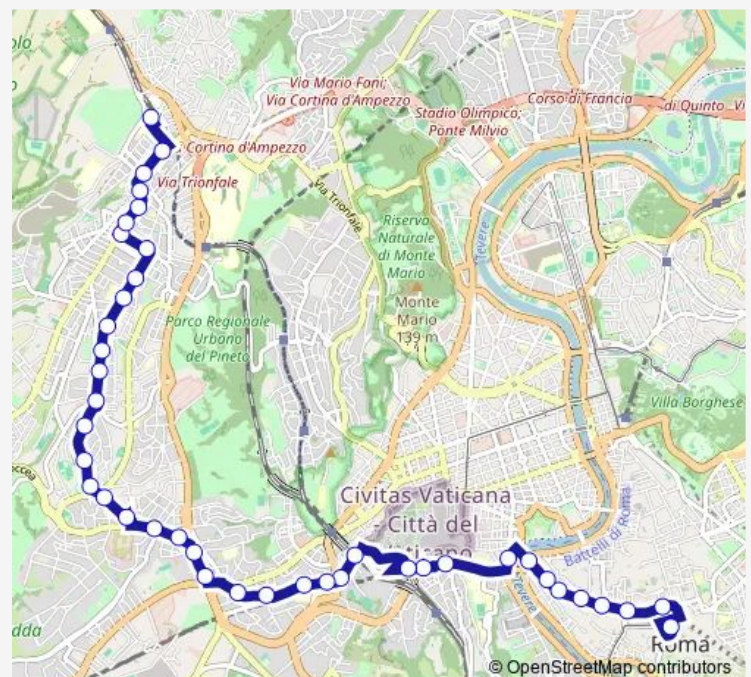

Argentina

C.So Vittorio Emanuele/S. A. Della Valle

C.So Vittorio Emanuele/Navona

Chiesa Nuova

C.So Vittorio Emanuele/Tassoni

Ponte Vittorio Emanuele

LGT Sassia/S. Spirito (H)

Cavalleggeri/S. Pietro

DE LA Salle (Ma)

C.Ne Cornelia/Bolognini

Boccea/Galeotti

Route schedule

P.Za Venezia — Staz.Ne Monte Mario (FS-FI3)

Monday	04:17-00:45 ⁺¹
Tuesday	04:17-00:45 ⁺¹
Wednesday	04:17-00:45 ⁺¹
Thursday	04:17-00:45 ⁺¹
Friday	04:17-00:45 ⁺¹
Saturday	04:15-00:45 ⁺¹
Sunday	04:23-00:45 ⁺¹

Route info

Direction: P.Za Venezia

Stops: 41

Trip Duration: 1 hour 19 min

46

BusMaps

Boccea/Urbano li

Bonifazi/Gregorio XIII