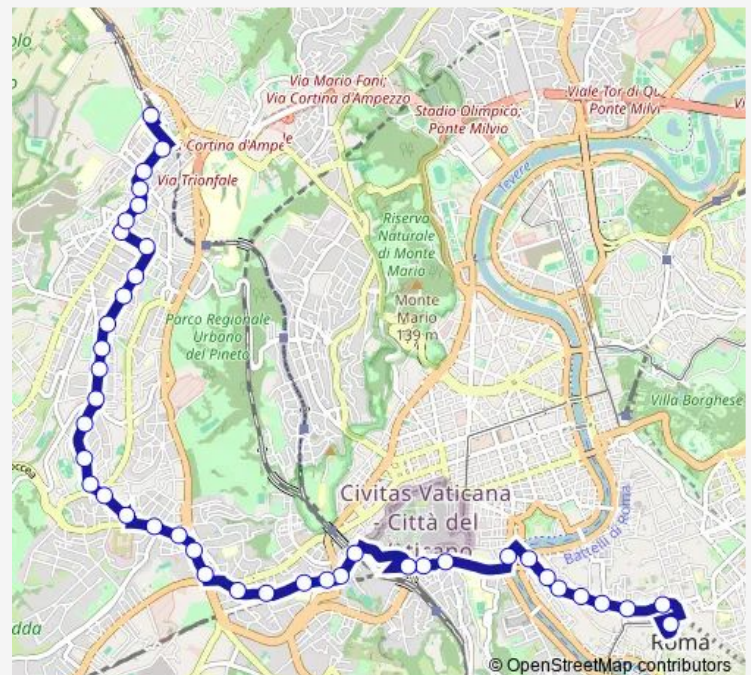

Boccea/Bra

### Route schedule

Staz.Ne Monte Mario (FS-FI3) — P.Za Venezia

Monday 05:00-24:00

Tuesday 05:00-24:00

Wednesday 05:00-24:00

Thursday 05:00-24:00

Friday 05:00-24:00

Saturday 05:00-24:00

### Route info

Direction: Staz.Ne Monte Mario (FS-FI3)

Stops: 44

Trip Duration: 0 hour 53 min

Boccea/VAL Cannuta

Boccea/Gregorio Xiii

Boccea/Urbano li

Boccea/Galeotti