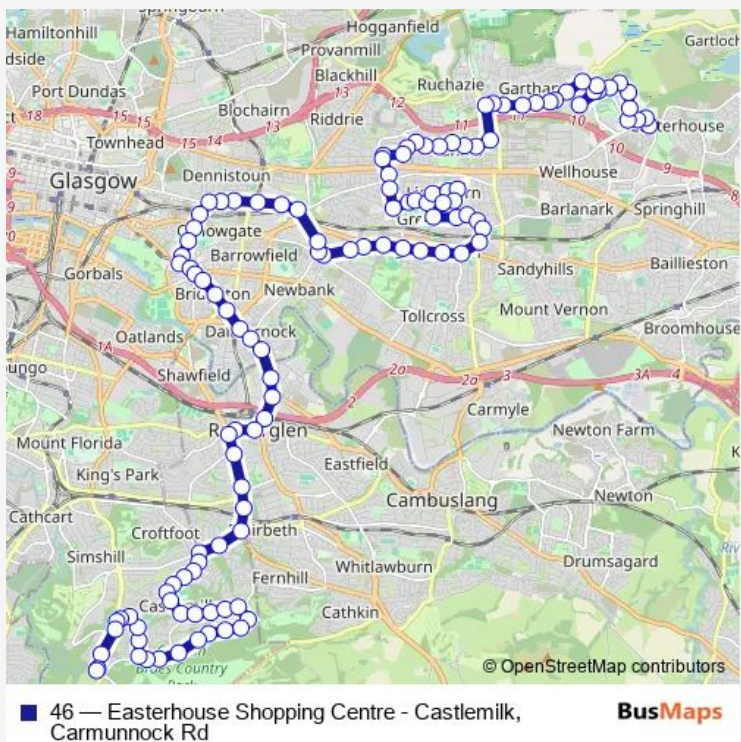

Bus 46 Easterhouse Shopping Centre - Castlemilk, Carmunnock Rd

[Go to website](#)

**Direction**  
 Carmunnock By-Pass — Easterhouse Baths  
 115 stops  
[Open route schedule](#)

- Carmunnock By-Pass
- Holmyre Road
- Lainshaw Drive
- Downcraig Drive
- Downcraig Road
- Stravanan Street
- Birgidale Terrace
- Birgidale Road
- Dunagoil Street
- Castlemilk Drive
- Mitchell Hill Road
- Mitchell Hill Road
- St Martins Church
- Baptist Church
- Ardencraig Drive
- Iris Avenue
- Ardencraig Street
- Miller Primary School
- Ardencraig Terrace
- Glenwood Business Centre
- Shopping Centre

Route schedule  
 Carmunnock By-Pass — Easterhouse Baths

Monday	05:25-18:31
Tuesday	05:25-18:31
Wednesday	05:25-18:31
Thursday	05:25-18:31
Friday	05:25-18:31
Saturday	07:05-18:30
Sunday	09:17-17:12

Route info  
 Direction: Carmunnock By-Pass  
 Stops: 115  
 Trip Duration: 1 hour 46 min