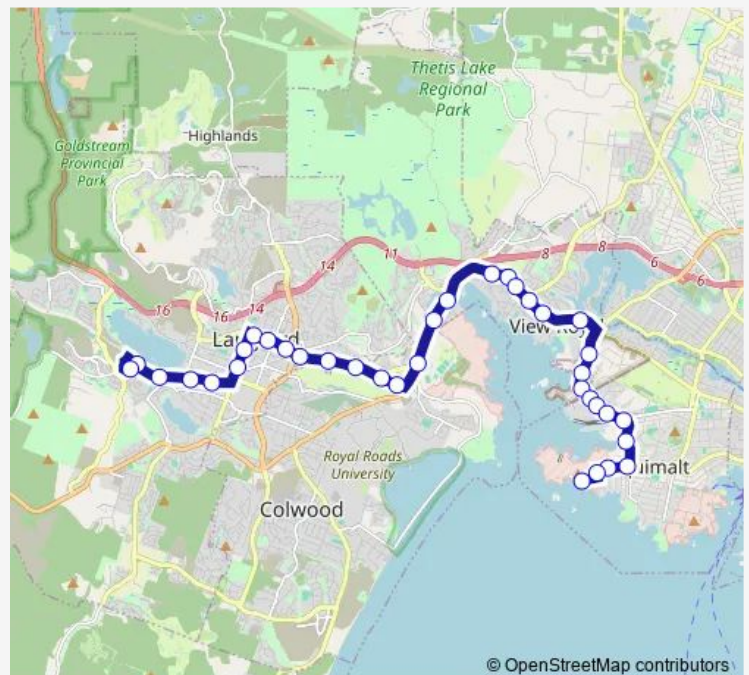

Island Hwy at Six Mile Rd

Island Hwy at Wilfert Rd

Colwood Exch (Island Hwy) Bay F

Route schedule

HMC Dockyard Terminal — Westhills Exch Bay A

Monday 06:54-18:30

Tuesday 06:54-18:30

Wednesday 06:54-18:30

Thursday 06:54-18:30

Friday 06:54-18:30

Saturday —

Sunday —

Route info

Direction: HMC Dockyard Terminal

Stops: 35

Trip Duration: 0 hour 30 min

46 — Dockyard / Westhills

Goldstream Ave at Island Hwy

Goldstream Ave at Wale Rd

Goldstream Ave at Kristina Pl

Goldstream Ave at Grainger Rd

Goldstream Ave at Veterans Memorial Pky

Goldstream Ave at Claude Rd

Sunday —

Route info

Direction: Westhills Exch Bay A

Stops: 36

Trip Duration: 0 hour 35 min

Admirals Rd at Seenupin Rd

Admirals Rd at Maplebank Rd

Admirals Rd at Luscombe Pl