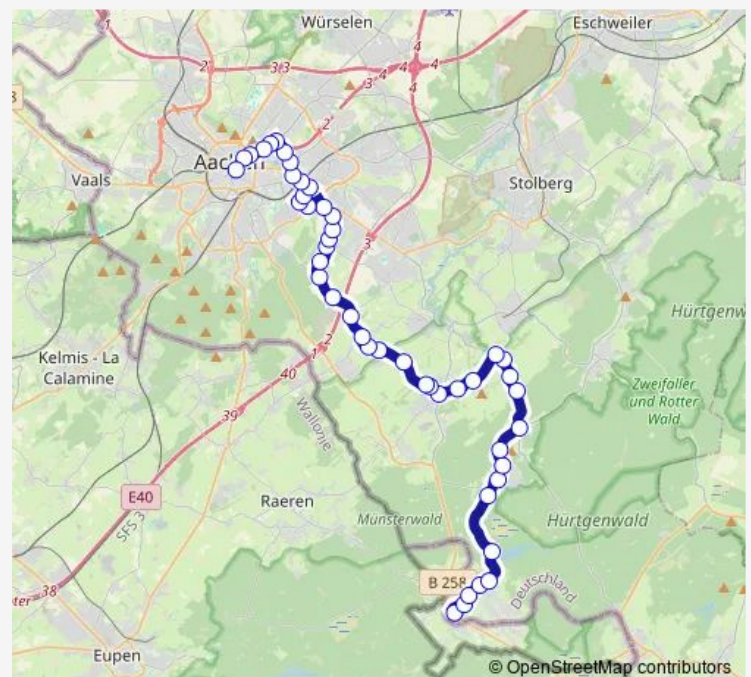

### Route schedule

Aachen, Bushof — Roetgen, Post

Monday 06:28-22:12

Tuesday 06:28-22:12

Wednesday 06:28-22:12

Thursday 06:28-22:12

Friday 06:28-22:12

Saturday 09:37-21:37

### Route info

Direction: Aachen, Bushof

Stops: 47

Trip Duration: 0 hour 57 min

46

Aachen, Eich

Aachen, Oberforstbach

Aachen, Schleckheim Kroitzheider Weg