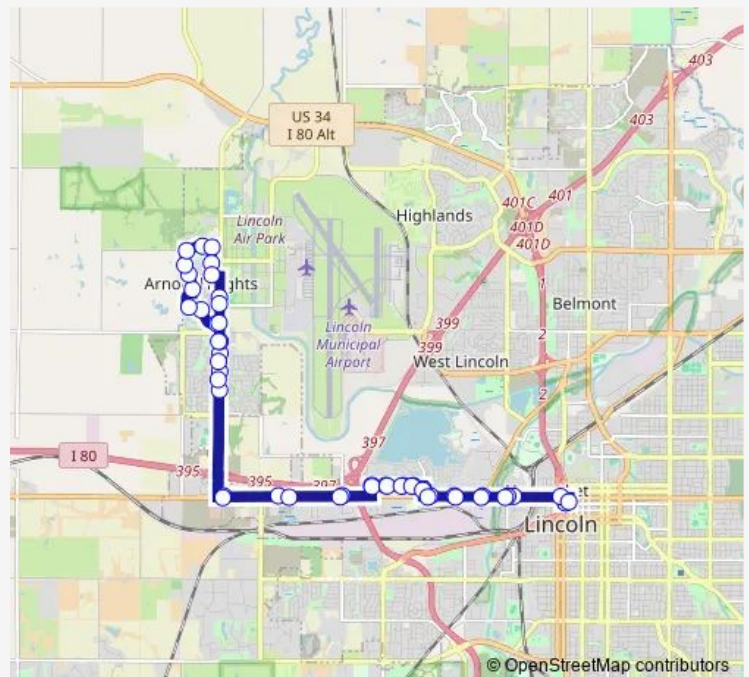

Bus 46 Arnold Heights

[Go to website](#)

Direction

NW 49th & W Thatcher Lane — North Star High School

44 stops

[Open route schedule](#)

- NW 49th & W Thatcher Lane
- NW 52nd & W Leighton Avenue
- NW 55th & W Walker Avenue
- NW 53rd & W St Paul Avenue
- W Huntington & NW 49th Street
- NW 45th & W Leighton Avenue
- W Thatcher & NW 45th Street
- W Mary Louise & NW 46th Street
- NW 48th & W Gary Gately Street (northeast side)
- NW 48th & W Thatcher Lane (northeast side)
- NW 48th & W Huntington Avenue (northeast side)
- NW 48th & W Madison Avenue (northeast side)
- W Craw & NW 49th Street (northeast side)
- W Craw & W Hughes Street (southeast side)
- W Hughes & W Michael Street (northeast side)
- NW 54th & W Luke Street (southeast side)
- NW 54th & Castle Circle (east side)
- NW 54th & W Vale Street (east side)
- W Superior & NW 54th Street (southeast side)
- W Superior & NW 51st Street (southwest side)
- NW 50th & W Superior Street (southwest side)

Route schedule

NW 49th & W Thatcher Lane — North Star High School

Monday	05:55-07:00
Tuesday	05:55-07:00
Wednesday	05:55-07:00
Thursday	05:55-07:00
Friday	05:55-07:00
Saturday	—
Sunday	—

Route info

Direction: NW 49th & W Thatcher Lane

Stops: 44

Trip Duration: 0 hour 50 min

46 — Arnold Heights

NW 50th & W Metzger Street (northwest side)

NW 50th & W Knight Drive (northwest side)

NW 1st & W Fletcher Avenue

W Fletcher & NW 2nd Circle (northeast side)

W Fletcher & NW 4th Street (northeast side)

W Joel & NW 6th Street

W Joel & W Leon Drive

NW 10th & W Beal Street

W Fletcher & NW 7th Street (northwest side)

W Fletcher & NW 12th Street (northeast side)

NW 13th & W Keating Drive (northwest side)