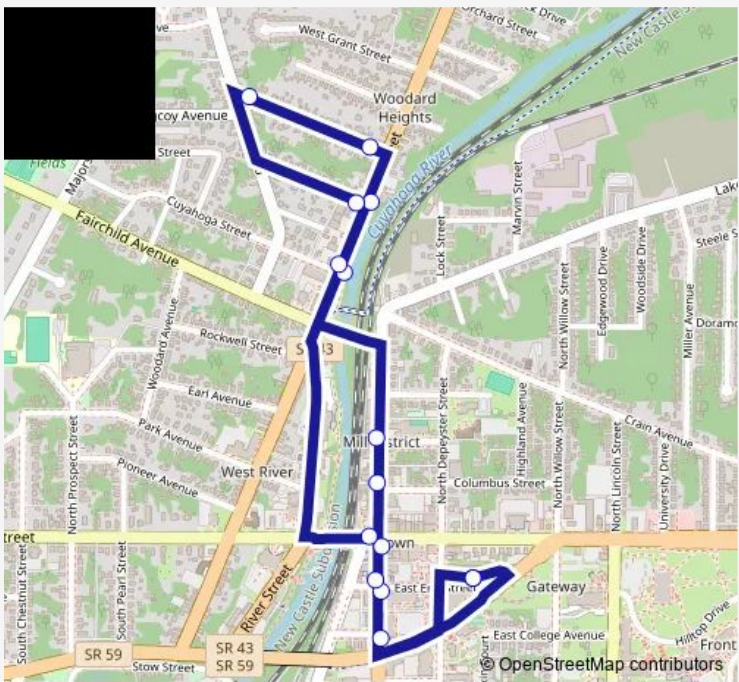

Bus 46 Downtowner

[Go to website](#)

Direction
 Kent Central Gateway South — Kent Central Gateway South

7 stops

[Open route schedule](#)

- Kent Central Gateway South
- Water & Univ INN Sb
- Water & Hall Sb
- Water & OAK Sb
- Water & School Sb
- University Plaza Kent Cinemas
- Kent Central Gateway South

Route schedule

Kent Central Gateway South — Kent Central Gateway South

Monday	—
Tuesday	—
Wednesday	—
Thursday	16:45-22:45
Friday	16:45-22:45
Saturday	16:45-22:45
Sunday	—

Route info

Direction: Kent Central Gateway South

Stops: 7

Trip Duration: 0 hour 10 min

Direction

Kent Central Gateway South — Kent Central Gateway South

15 stops

[Open route schedule](#)

Kent Central Gateway South

Water & Haymaker NB (Paninis)

Tuesday —

Wednesday —

Thursday 16:30-23:00

Friday 16:30-23:00

Saturday 16:30-23:00

Sunday —

Route info

Direction: Kent Central Gateway South