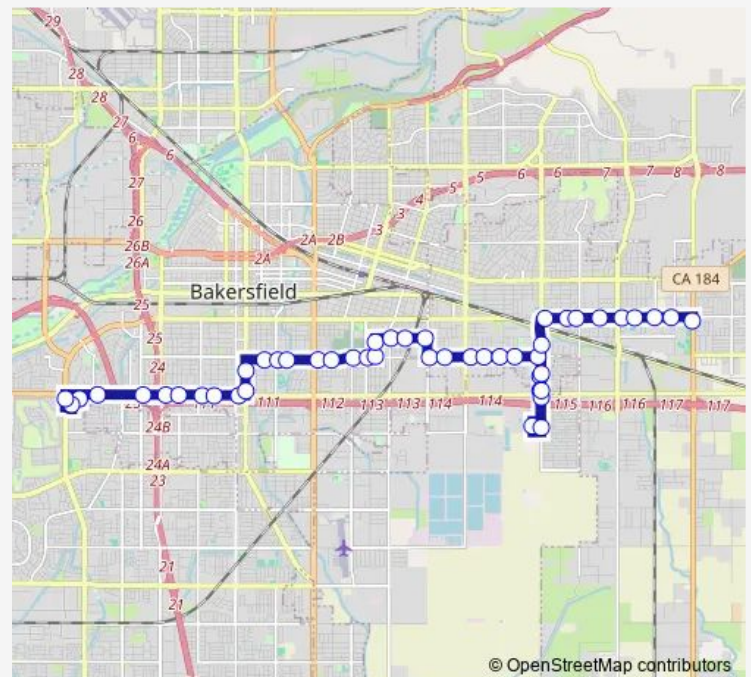

Virginia & Hazel

Virginia & Mt Vernon

Virginia & Tanner

Route schedule

Morning Drive & Pioneer — Village Lane & Stockdale

Monday 07:03-18:03

Tuesday 07:03-18:03

Wednesday 07:03-18:03

Thursday 07:03-18:03

Friday 07:03-18:03

Saturday 07:03-18:03

Sunday 07:03-18:03

Route info

Direction: Morning Drive & Pioneer

Stops: 45

Trip Duration: 1 hour 0 min

46 — Stockdale/Foothill

Virginia & Washington

Potomac & Washington

Potomac & Williams

Potomac & Martin Luther King Junior Blvd

Robinson & Potomac

Robinson & Virginia

Virginia & Owens

Direction: Village Lane & Stockdale

Stops: 49

Trip Duration: 1 hour 0 min

Virginia & Industrial

Virginia & Mt Vernon

Virginia & Hazel

Virginia & Quantico

Virginia & Richards