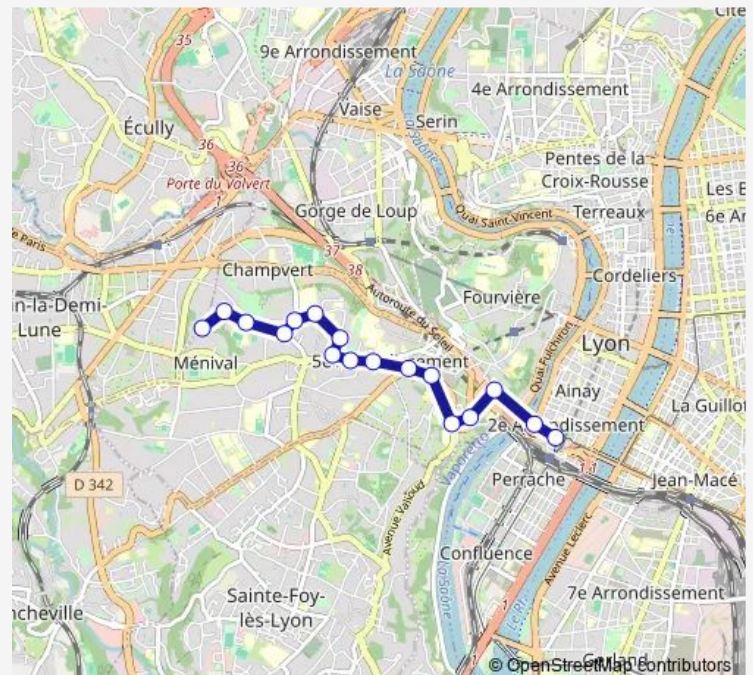

Perrache — Boyer

Monday 05:00-20:30

Tuesday 05:00-20:30

Wednesday 05:00-20:30

Thursday 05:00-20:30

Friday 05:00-20:30

Saturday 05:00-20:30

Sunday 06:15-20:30

Route info

Direction: Perrache

Stops: 17

Trip Duration: 0 hour 17 min

46 — Perrache -> Boyer

Direction

Perrache — Ste Foy Châtelain

17 stops