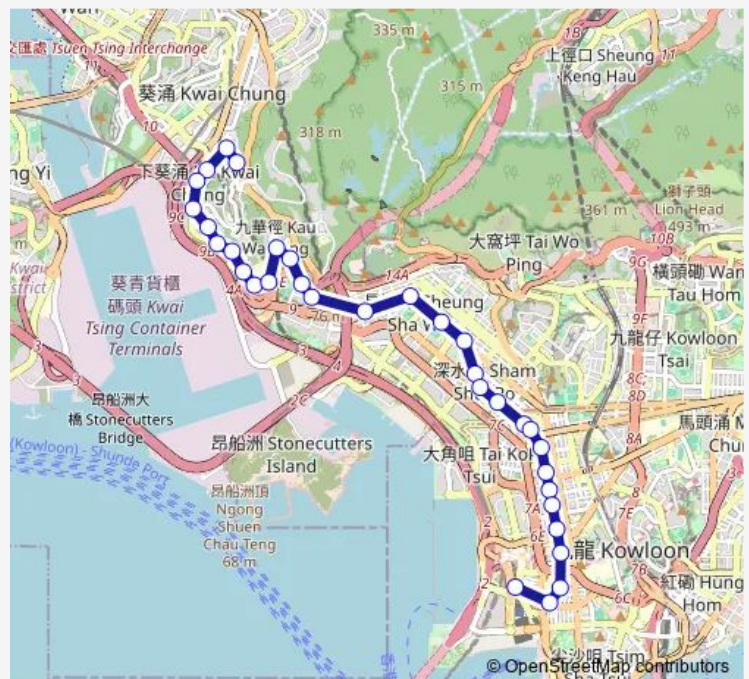

### Route info

Direction: [Kmb] LAI YIU BUS Terminus

Stops: 33

Trip Duration: 0 hour 53 min

[Ctb] Cheung SHA WAN Station, Cheung SHA WAN Road[[Kmb] UN Chau Estate

[Kmb] Kowloon Technical School

[Ctb] TAI NAM Street, YEN Chow Street[[Kmb] KI Lung Street Sham Shui Po