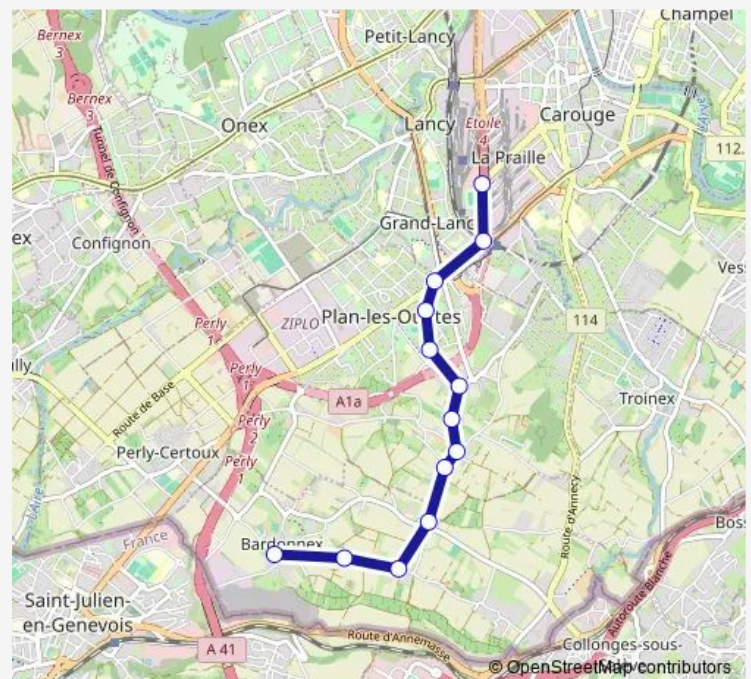

Monday 05:20-23:20

Tuesday 05:20-23:20

Wednesday 05:20-23:20

Thursday 05:20-23:20

Friday —

Saturday —

Sunday 05:20-23:20

Route info

Direction:

Stops: 0

Trip Duration: — min

Direction

Carouge GE, Stade de Genève — Bardonnex, village

13 stops

[Open route schedule](#)

Carouge GE, Stade de Genève

Route info

Direction: Carouge GE, Stade de Genève

Stops: 13

Trip Duration: 0 hour 12 min

Direction

Bardonnex, village — Carouge GE, Stade de Genève

13 stops

[Open route schedule](#)

Thursday 04:56-22:56

Friday —

Saturday —

Sunday 05:56-22:56

Route info

Direction: Bardonnex, village

Stops: 13

Trip Duration: 0 hour 16 min