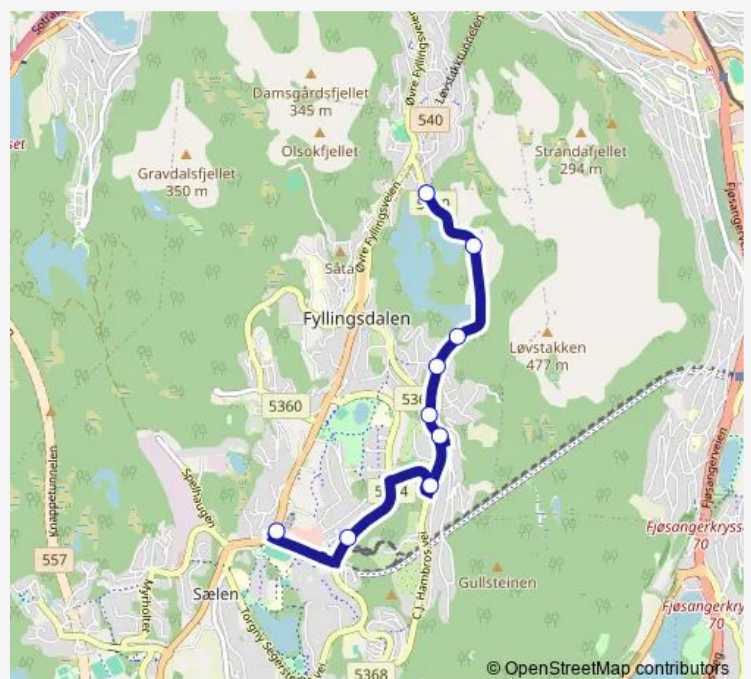

Løvestakskiftet — Fyllingsdalen terminal

Monday	06:07-22:22
Tuesday	06:07-22:22
Wednesday	06:07-22:22
Thursday	06:07-22:22
Friday	06:07-22:22
Saturday	08:31-20:31
Sunday	—

Route info

Direction: Løvestakskiftet

Stops: 9

Trip Duration: 0 hour 8 min

46 — Løvestakskiftet - Fyllingsdalen Terminal

Direction

Fyllingsdalen terminal — Løvstakskiftet

9 stops

[Open route schedule](#)

Fyllingsdalen terminal