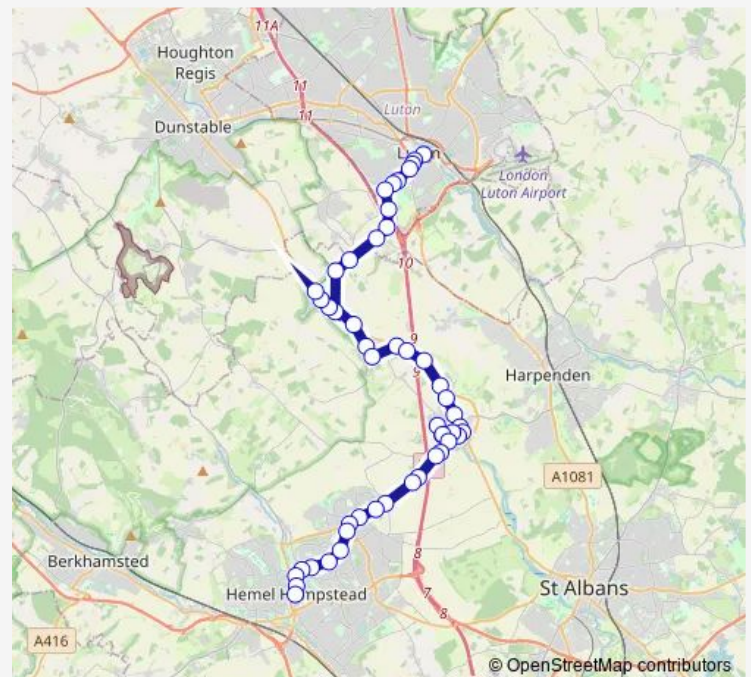

The Three Blackbirds PH

Chequers Hill

Watery Lane

Route schedule

Park Square — Bridge Street

Monday 06:45-19:10

Tuesday 06:45-19:10

Wednesday 06:45-19:10

Thursday 06:45-19:10

Friday 06:45-19:10

Saturday 06:53-19:00

Sunday —

Route info

Direction: Park Square

Stops: 49

Trip Duration: 0 hour 52 min

46 — Luton - Redbourn - Hemel Hempstead

Whitehill Wood

Redding Lane

Luton Lane

Aysgarth Road

Lamb Lane

High Street

Monks Close

Friday 06:55-20:00

Saturday 07:53-18:55

Sunday —

Route info

Direction: Bridge Street

Stops: 49

Trip Duration: 0 hour 49 min

Luton Lane