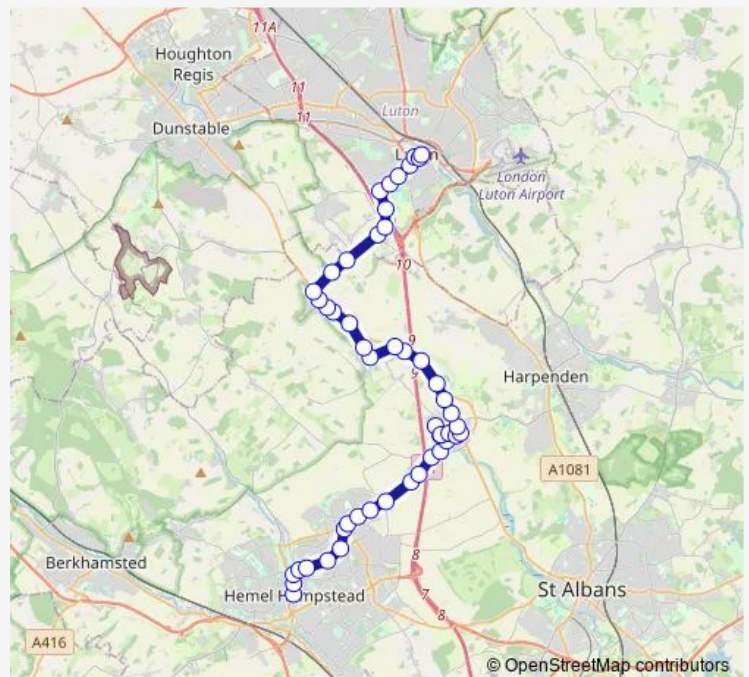

The Three Blackbirds PH

Chequers Hill

Watery Lane

Route schedule

Park Square — Bridge Street

Monday 06:45-19:10

Tuesday 06:45-19:10

Wednesday 06:45-19:10

Thursday 06:45-19:10

Friday 06:45-19:10

Saturday 06:53-19:00

Sunday —

Route info

Direction: Park Square

Stops: 49

Trip Duration: 0 hour 52 min

46 — Luton - Redbourn - Hemel Hempstead

Whitehill Wood

Redding Lane

Luton Lane

Aysgarth Road

Lamb Lane

High Street

Monks Close

Friday 06:55-20:00

Saturday 07:53-18:55

Sunday —

Route info

Direction: Bridge Street

Stops: 49

Trip Duration: 0 hour 54 min

Luton Lane