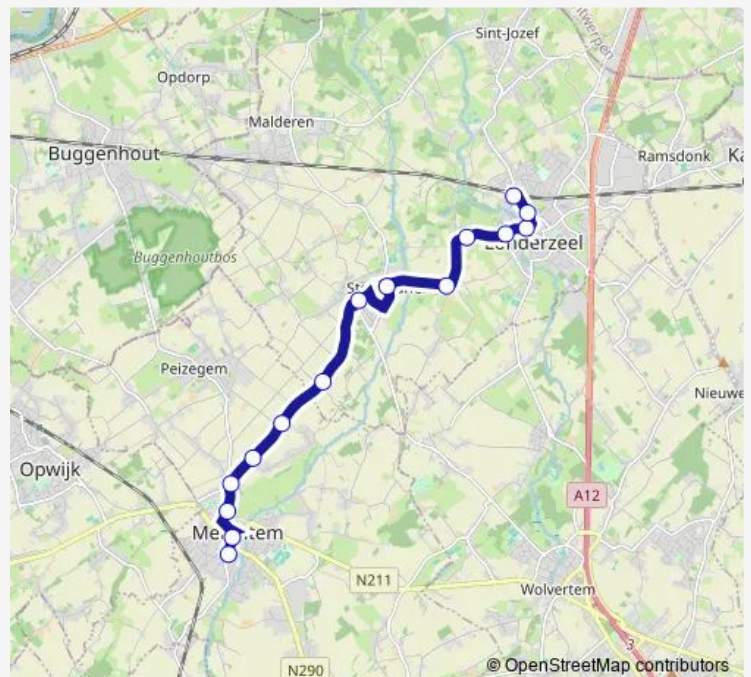

Londerzeel Station perron 2

Route schedule

Merchtem Mieregem — Londerzeel Station perron 2

Monday	06:50-20:50
Tuesday	06:50-20:50
Wednesday	14:50-20:50
Thursday	06:50-20:50
Friday	06:50-20:50
Saturday	—
Sunday	—

Route info

Direction: Merchtem Mieregem

Stops: 19

Trip Duration: 0 hour 18 min

46 — Merchtem - Steenhuffel - Londerzeel

Direction

Merchtem Mieregem — Londerzeel Station perron 2

19 stops

[Open route schedule](#)

Merchtem Mieregem

Merchtem Spiegellaan

Merchtem Eyckstraat Markthalte

Merchtem Sint-Janstraat

Merchtem Terlinden

Merchtem Molenstraat

Steenhuffel Bontestraat

Route info

Direction: Merchtem Mieregem

Stops: 19

Trip Duration: 0 hour 25 min

Direction

Merchtem Mieregem — Londerzeel Station perron 2

15 stops

[Open route schedule](#)