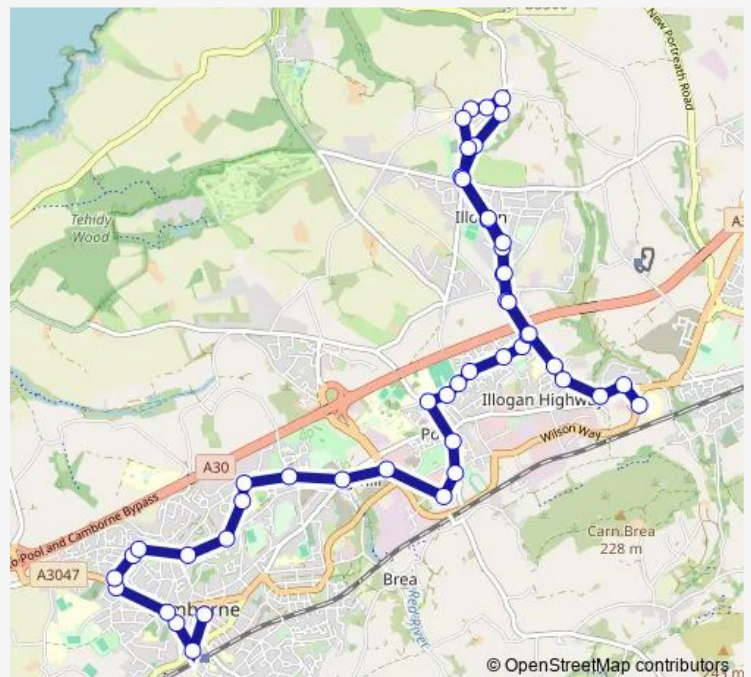

Robartes Arms

Illogan Park

Paynters Lane

Route schedule

Barncoose Hospital — Bus Station

Monday 07:04-18:55

Tuesday 07:04-18:55

Wednesday 07:04-18:55

Thursday 07:04-18:55

Friday 07:04-18:55

Saturday 07:04-18:55

Sunday —

Route info

Direction: Barncoose Hospital

Stops: 45

Trip Duration: 0 hour 31 min

Cort Treloweth

Moorfield Rd Pool School

Health Centre

Carn Brea Leisure Centre

Tesco Extra

Dudnance Lane

Pendarves Street

Trevarno Road

Monday 06:35-19:40

Tuesday 06:35-19:40

Wednesday 06:35-19:40

Thursday 06:35-19:40

Friday 06:35-19:40

Saturday 06:40-19:40

Sunday —

Route info