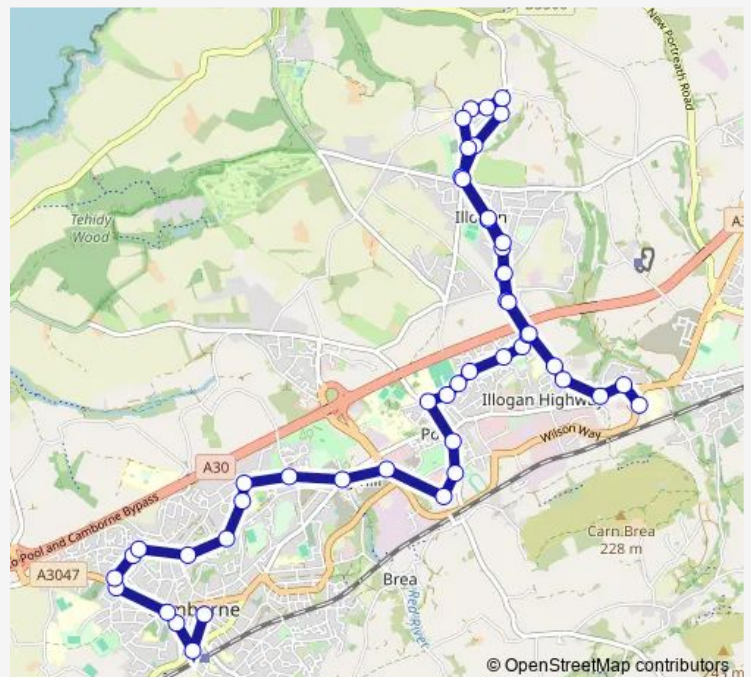

Robartes Arms

Illogan Park

Paynters Lane

Route schedule

Barncoose Hospital — Bus Station

Monday 07:04-18:55

Tuesday 07:04-18:55

Wednesday 07:04-18:55

Thursday 07:04-18:55

Friday 07:04-18:55

Saturday 07:04-18:55

Sunday —

Route info

Direction: Barncoose Hospital

Stops: 45

Trip Duration: 0 hour 31 min

Cort Treloweth

Moorfield Rd Pool School

Health Centre

Carn Brea Leisure Centre

Tesco Extra

Dudnance Lane

Pendarves Street

Trevarno Road

Monday 06:35-19:40

Tuesday 06:35-19:40

Wednesday 06:35-19:40

Thursday 06:35-19:40

Friday 06:35-19:40

Saturday 06:40-19:40

Sunday —

Route info