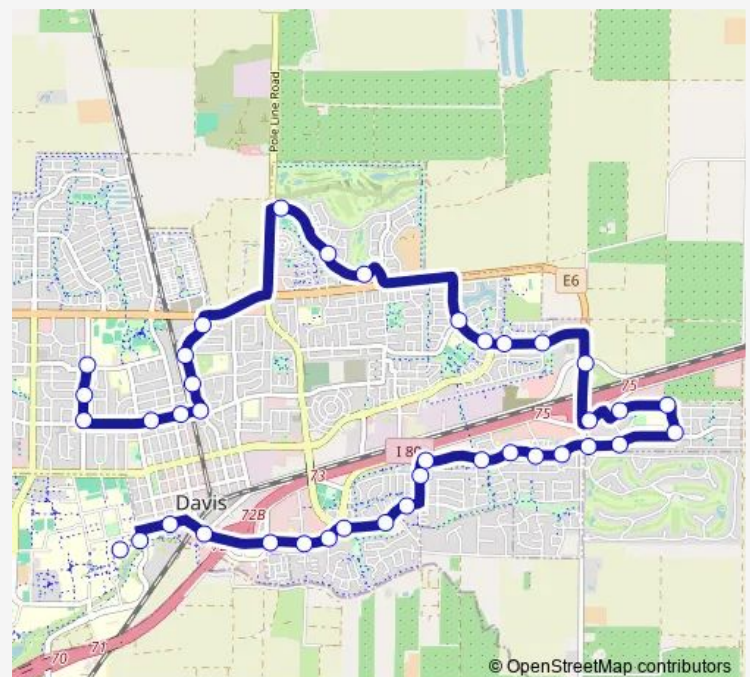

Alhambra Drive & Mace Blvd (Eb)

Mace Blvd & 2nd St (Sb)

Chiles Rd & Mace Blvd El Macero/Nugget (Eb)

Route schedule

14th St & Davis High School (Wb) — Hutchison Drive & Shields Library (Wb)

Monday 15:40

Tuesday 15:40

Wednesday 15:05-15:40

Thursday 15:40

Friday 15:40

Saturday —

Sunday —

Route info

Direction: 14th St & Davis High School (Wb)

Stops: 40

Trip Duration: 0 hour 40 min

T — Davis Senior High School

Glide Drive & El Cemonte Ave (Eb)

Glide Drive & Schmeiser Ave (Eb)

Cowell Blvd & Schmeiser Ave (Wb)

Cowell Blvd & El Cemonte Ave (Wb)

Cowell Blvd & Mace Blvd (Wb)

Cowell Blvd & Sunrise Court (Wb)

Cowell Blvd & Ensenada Drive (Wb)

Cowell Blvd & Ohlone Street (Wb)

Drummond Ave & Cowell (Sb)

Drummond Ave & Lillard Drive (Sb)

Lillard Drive & Evans Court (Wb)

Lillard Drive & Farragut Circle (Wb)