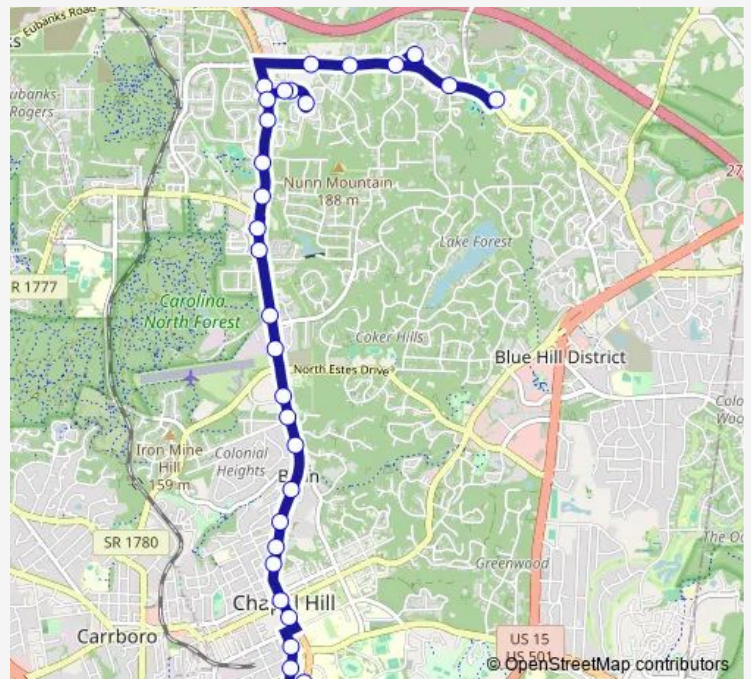

Martin Luther King Junior Boulevard at Homestead

Martin Luther King Junior Boulevard at Stateside Drive Northbound

Route schedule

South Columbia Street at Health Sciences Library — East Chapel Hill High School

Monday 07:19-17:43

Tuesday 07:19-17:43

Wednesday 07:19-17:43

Thursday 07:19-17:43

Friday 07:19-17:43

Saturday —

Sunday —

Route info

Direction: South Columbia Street at Health Sciences Library

Stops: 28

Trip Duration: 0 hour 26 min

T — T - Mlk, Jr. Blvd / UNC Hospitals

Martin Luther King Junior Boulevard Junior at Rigsbee
Northbound

Westminster Drive at Banks Drive Eastbound

Westminster Drive at Traffic Circle

Banks Drive at Shopping Center

Banks Drive at Weaver Dairy Road

Weaver Dairy Road at Timberlyne Village

Weaver Dairy Road at Timberlyne Road

Weaver Dairy Road at Essex Drive Eastbound