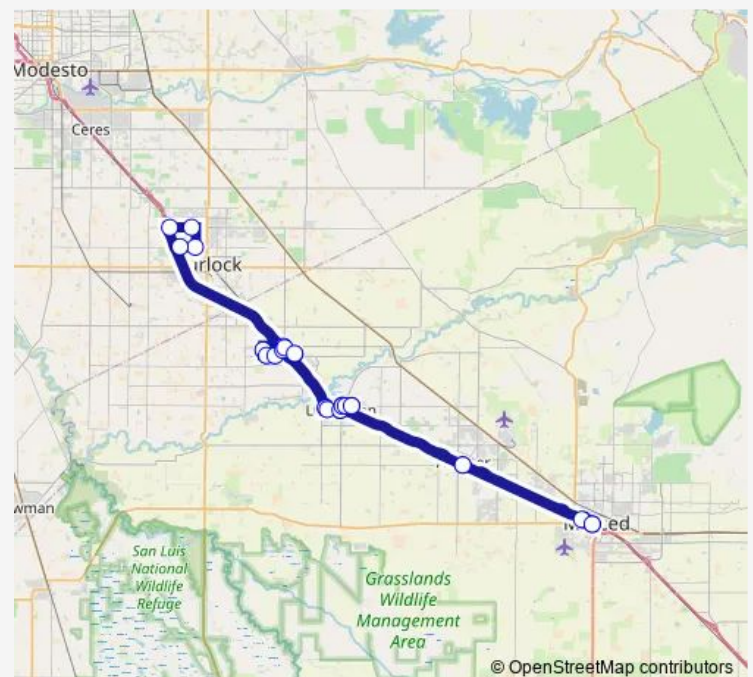

Roger K. Fall Transit Center

Fulkerth Shopping Center

Merced Ave @ Darren Ln (southbound)

Schendel Ave @ Driftwood Ave/Delhi HS (eastbound)

Schendel Ave @ Mimosa Ave (eastbound)

### Route schedule

Transpo (small) — Transpo (small)

Monday	05:30-18:30
Tuesday	05:30-18:30
Wednesday	05:30-18:30
Thursday	05:30-18:30
Friday	05:30-18:30
Saturday	09:00-14:45
Sunday	09:00-14:45

### Route info

Direction: Transpo (small)

Stops: 32

Trip Duration: 2 hour 25 min

T — Turlock Commuter

Stephens St @ Acacia St (northbound)

4th @ El Capitan (southbound)

4th St @ South Ave (southbound)

Rancho San Miguel

Main @ Shopping Center (northbound)

Main St @ Crowell St

Walnut Ave @ Francis St (eastbound)

Walnut Ave @ Hammatt Ave (eastbound)

Atwater Transpo

16th @ T st ( southeast bound)

Transpo (small)