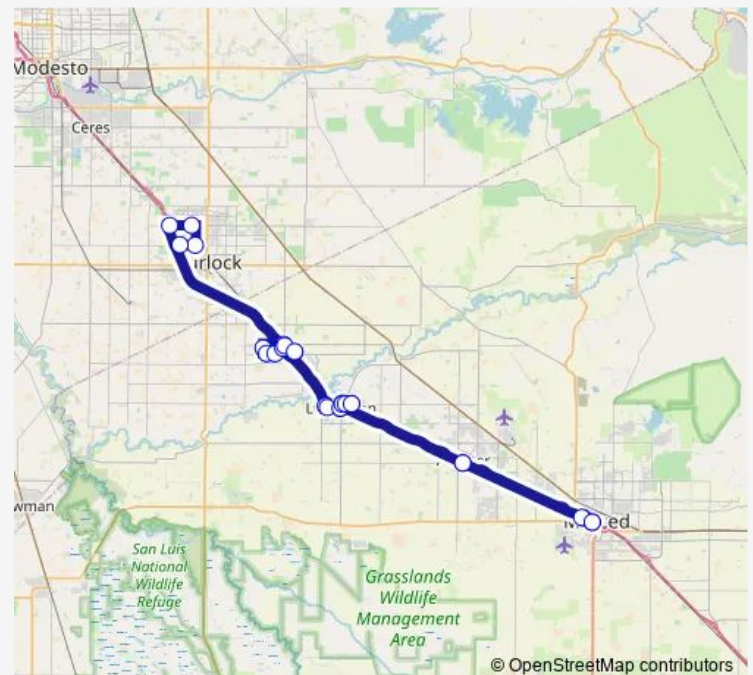

Rite Aid Monte Vista Ave & Crowell Rd.

Roger K. Fall Transit Center

Fulkerth Shopping Center

Merced Ave @ Darren Ln (southbound)

Schendel Ave @ Driftwood Ave/Delhi HS (eastbound)

Schendel Ave @ Mimosa Ave (eastbound)

Route schedule

Transpo (small) — Transpo (small)

Monday 05:30-18:30

Tuesday 05:30-18:30

Wednesday 05:30-18:30

Thursday 05:30-18:30

Friday 05:30-18:30

Saturday 09:00-14:45

Sunday 09:00-14:45

Route info

Direction: Transpo (small)

Stops: 32

Trip Duration: 2 hour 25 min

T — Turlock Commuter

Stephens St @ Acacia St (northbound)

4th @ El Capitan (southbound)

4th St @ South Ave (southbound)

Rancho San Miguel

Main @ Shopping Center (northbound)

Main St @ Crowell St

Walnut Ave @ Francis St (eastbound)

Walnut Ave @ Hammatt Ave (eastbound)

Atwater Transpo

16th @ T st (southeast bound)