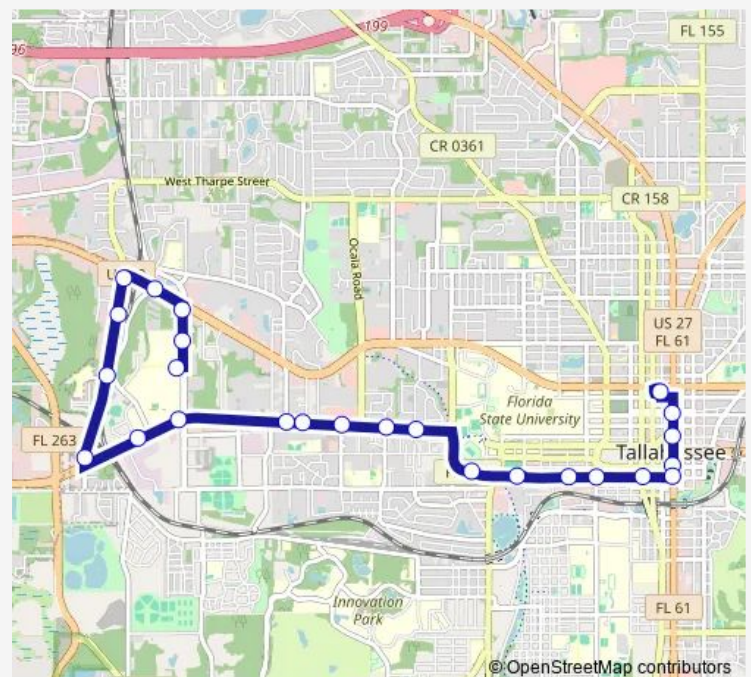

S Duval ST AT W Jefferson ST Nb

Duval ST W Park Ave

Plaza Gate 7

Route schedule

TSC Circle — Plaza Gate 7

Monday 06:00-18:00

Tuesday 06:00-18:00

Wednesday 06:00-18:00

Thursday 06:00-18:00

Friday 06:00-18:00

Saturday —

Sunday —

Route info

Direction: TSC Circle

Stops: 21

Trip Duration: 0 hour 30 min

T — Tall Timbers

BusMaps

Direction

Plaza Gate 7 — TSC Circle

25 stops

[Open route schedule](#)

Plaza Gate 7

N Monroe ST W Park AVE Sb

TSC Circle

Route schedule

Plaza Gate 7 — TSC Circle

Monday 05:49-18:00

Tuesday 05:49-18:00

Wednesday 05:49-18:00

Thursday 05:49-18:00

Friday 05:49-18:00