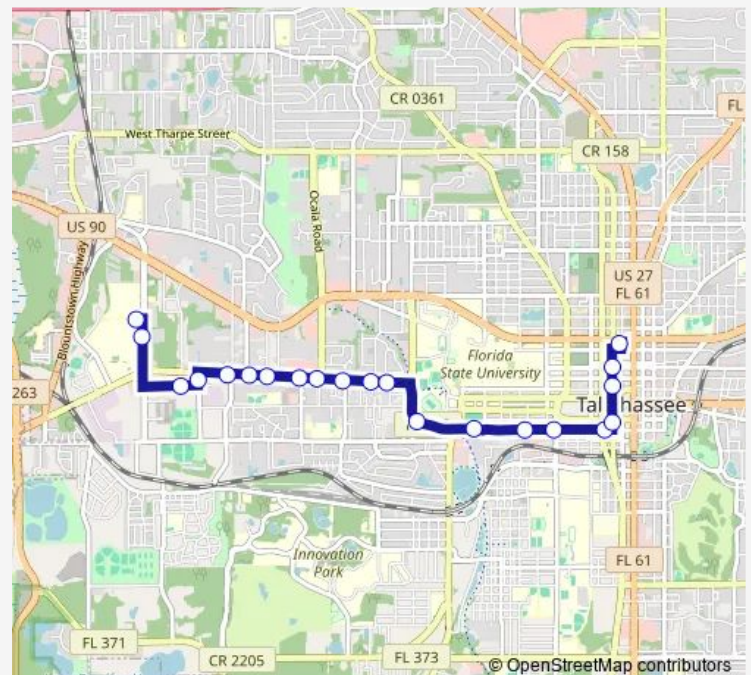

### Route schedule

Plaza Gate 22 — TSC Circle

Monday 05:49-18:00

Tuesday 05:49-18:00

Wednesday 05:49-18:00

Thursday 05:49-18:00

Friday 05:49-18:00

Saturday —

### Route info

Direction: Plaza Gate 22

Stops: 25

Trip Duration: 0 hour 30 min

T — Tall Timbers

Tennessee ST AT PAT Thomas Eb

S Appleyard DR AT W Tennessee ST Sb

Appleyard AT ACE School Sb

## Route schedule

TSC Circle — Plaza Gate 22

Monday 06:00-18:00

Tuesday 06:00-18:00

Wednesday 06:00-18:00

Thursday 06:00-18:00

Friday 06:00-18:00

Saturday —

## Route info

Direction: TSC Circle

Stops: 21

Trip Duration: 0 hour 25 min

T Bus time schedules and route maps are available in an offline PDF at [busmaps.com](https://busmaps.com). Use the [busmaps.com](https://busmaps.com) website to see live bus times, train schedule or subway schedule, and step-by-step directions for all public transit in Tallahassee