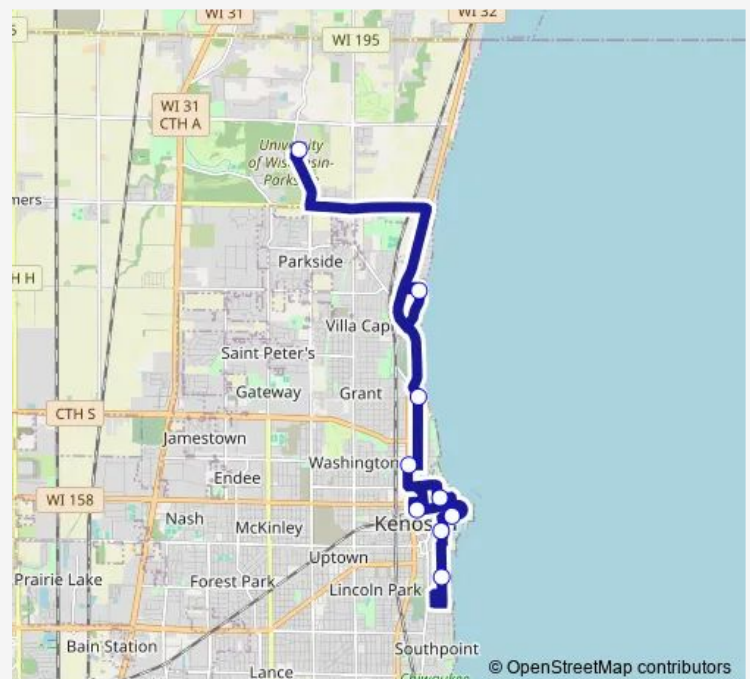

### Direction

Kemper Center — Tallent Hall UW-Parkside

9 stops

[Open route schedule](#)

Kemper Center

Lakeside Towers

56th St. & 1st Ave.

Kenosha Transit Center

### Route schedule

Kemper Center — Tallent Hall UW-Parkside

Monday —

Tuesday —

Wednesday 14:16-20:16

Thursday 14:16-20:16

Friday 14:16-20:16

Saturday 14:16-20:16

### Route info

Direction: Kemper Center

Stops: 9

Trip Duration: 0 hour 31 min

T — Lakefront Trolley