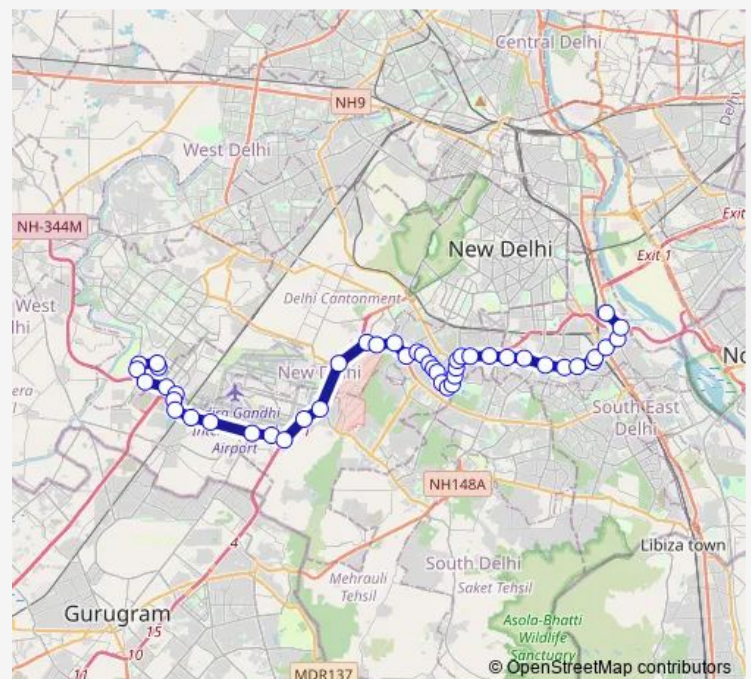

Subroto Park (Arjun Path)

Shani Mandir / Vasant Village

R K Puram Sec-8

Route schedule

Pochan Pur Village Dwarka Sec 23 — Sarai Kale Khan Isbt

Monday 06:30-17:20

Tuesday 06:30-17:20

Wednesday 06:30-17:20

Thursday 06:30-17:20

Friday 06:30-17:20

Saturday 06:30-17:20

Sunday 06:30-17:20

Route info

Direction: Pochan Pur Village Dwarka Sec 23

Stops: 46

Trip Duration: 2 hour 4 min