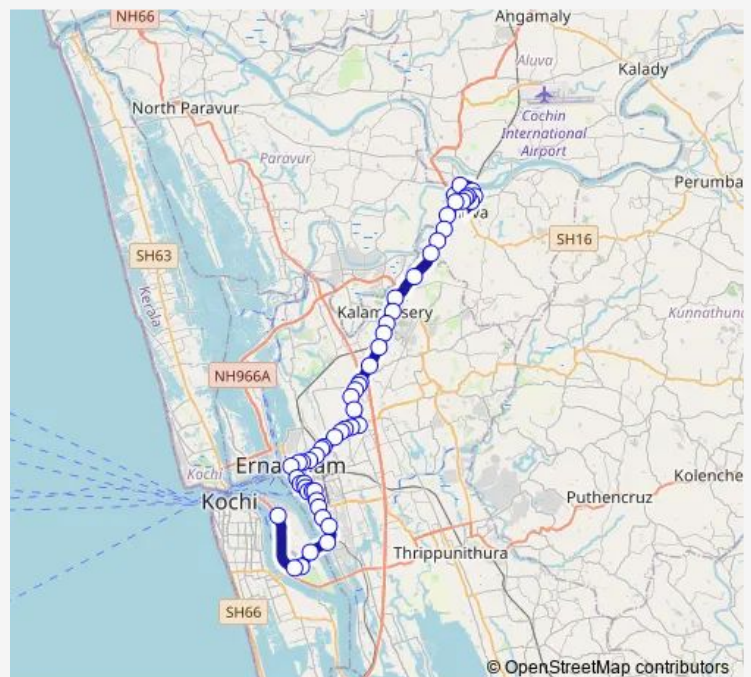

Route schedule

Aluva — Willingdon Island

Monday	06:00
Tuesday	06:00
Wednesday	06:00
Thursday	06:00
Friday	06:00
Saturday	06:00
Sunday	06:00

Route info

Direction: Aluva

Stops: 53

Trip Duration: 1 hour 30 min

Aluva ↔ Wellington Island

Edapally Palli

Postoffice

Changampuzha Park

Mamangalam

Palarivattom

Janatha

Kaloor Stadium

Willingdon Island

Direction

Wellington Island — Aluva

67 stops

[Open route schedule](#)

Wellington Island

Indian Oil

Indiraghadhi Road

Old Railway

Aluva Ksrtc

Government Hospital

Karothukuzhi

Aluva

Bus time schedules and route maps are available in an offline PDF at busmaps.com. Use the busmaps.com website to see live bus times, train schedule or subway schedule, and step-by-step directions for all public transit in Kanayannur