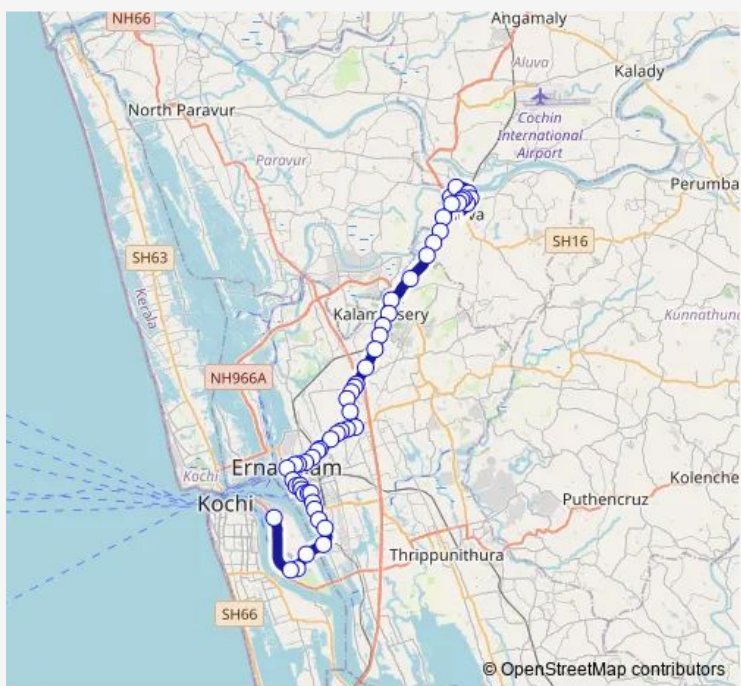

Bus Aluva ↔ Wellington Island

[Go to website](#)

Direction
 Aluva — Willingdon Island
 53 stops
[Open route schedule](#)

- Aluva
- Bank Junction
- Town Hall
- Pump Junction
- Zeenath Junction
- Old Railway
- Aluva Ksrtc
- Government Hospital
- Karothukuzhi
- Pulinchodu
- Garage Ksrtc
- Companypady
- Ambattukavu
- Thaikkavu
- Appolo
- HMT Junction
- South Kalamassery
- Municipal Town Hall
- Pathadipalam
- Edappally Toll
- Edappally

Route schedule
 Aluva — Willingdon Island

Monday	06:00
Tuesday	06:00
Wednesday	06:00
Thursday	06:00
Friday	06:00
Saturday	06:00
Sunday	06:00

Route info
 Direction: Aluva
 Stops: 53
 Trip Duration: 1 hour 30 min

Willingdon Island

Direction

Wellington Island — Aluva

67 stops

[Open route schedule](#)

Wellington Island

Indian Oil

Indiraghadhi Road

Old Railway

Aluva Ksrtc

Government Hospital

Karothukuzhi

Aluva

Bus time schedules and route maps are available in an offline PDF at busmaps.com. Use the busmaps.com website to see live bus times, train schedule or subway schedule, and step-by-step directions for all public transit in Kanayannur