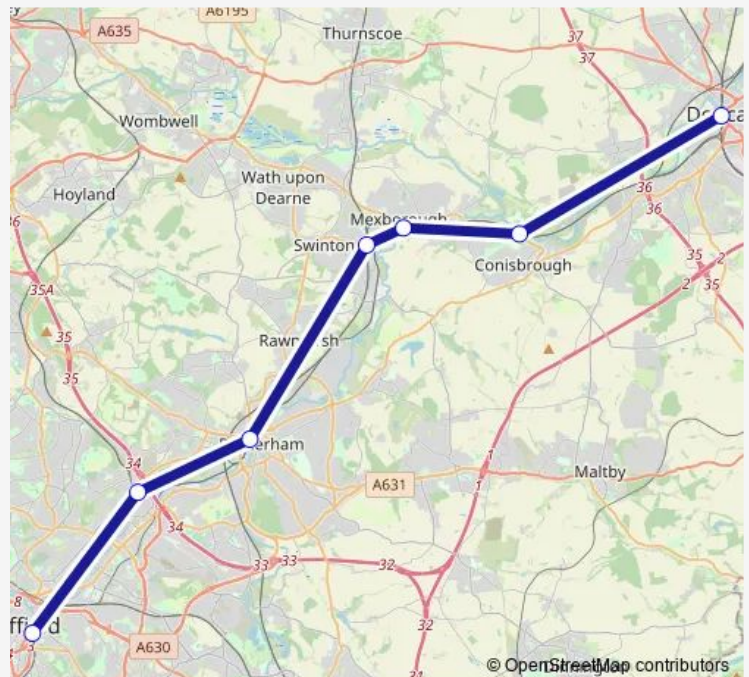

Rail Nt:Don->Shf NT train service from DON to Shf

[Go to website](#)

Direction

Doncaster — Sheffield

7 stops

[Open route schedule](#)

Doncaster

Conisbrough

Mexborough

Swinton (South Yorks)

Rotherham Central

Meadowhall

Sheffield

Route schedule

Doncaster — Sheffield

Monday 06:06-23:49

Tuesday 06:06-23:49

Wednesday 06:06-23:49

Thursday 06:06-23:49

Friday 06:06-23:49

Saturday 06:06-23:35

Sunday 08:07-22:40

Route info

Direction: Doncaster

Stops: 7

Trip Duration: 0 hour 40 min

Nt:Don->Shf — NT train service from DON to Shf

Nt:Don->Shf Rail time schedules and route maps are available in an offline PDF at busmaps.com. Use the busmaps.com website to see live bus times, train schedule or subway schedule, and step-by-step directions for all public transit in Rotherham