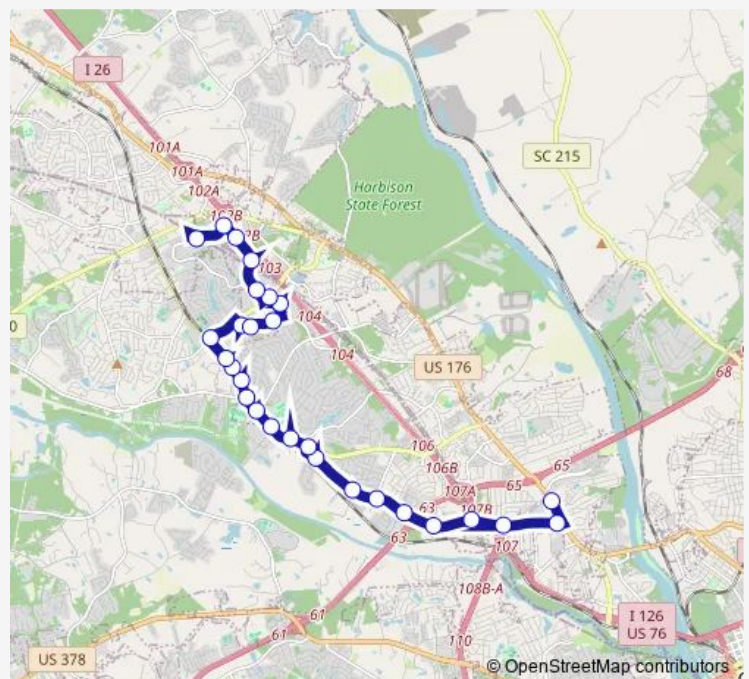

Bower Harbison East

Bower 1005 East

Bower 1260 East

Route schedule

Dutch Square @ Broad River Superstop — Midlands Tech College Harbison

Monday 08:06-19:42

Tuesday 08:06-19:42

Wednesday 08:06-19:42

Thursday 08:06-19:42

Friday 08:06-19:42

Saturday 08:06-19:42

Sunday 08:06-18:42

Route info

Direction: Dutch Square @ Broad River Superstop

Stops: 28

Trip Duration: 0 hour 36 min

83I — St Andrews Local

Harbison Walmart

Park Terrace Harbison North

Columbiana Drive & Columbiana Circle

Columbiana Drive & Dillards North

Columbiana Drive & Rioz Brazilian North

Columbia & Columbiana West

Midlands Tech College Harbison

Direction

Midlands Tech College Harbison — Dutch Square @ Broad River Superstop

34 stops

[Open route schedule](#)

Midlands Tech College Harbison

Lake Murray Palmetto East

Parkridge Palmetto South

Parkridge Riverland South