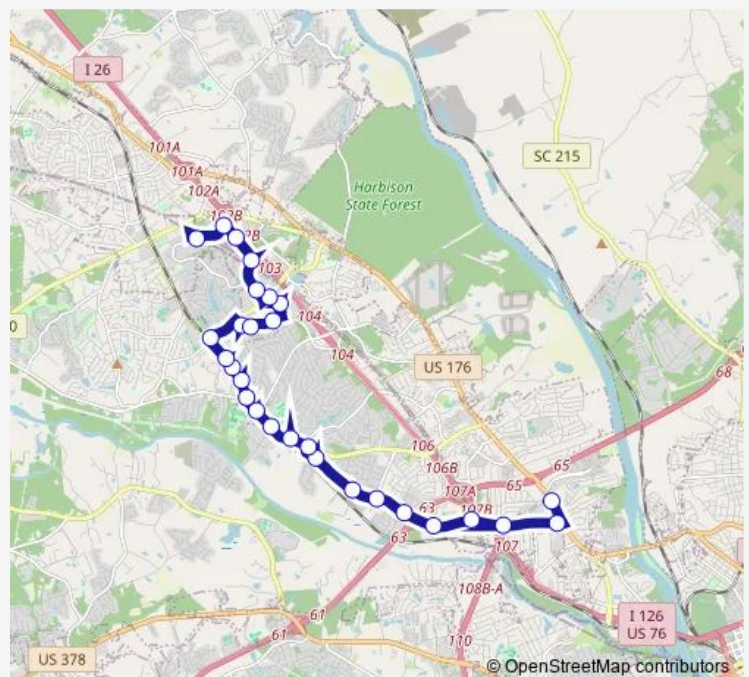

St Andrews Piney West

St Andrews Bush West

St Andrews Drury West

St Andrews Challedon West

St Andrews Carriage West

Harbison and St. Andrews East

Bower Harbison East

Bower 1005 East

### Route schedule

Dutch Square @ Broad River Superstop — Midlands Tech College Harbison

Monday 08:06-19:42

Tuesday 08:06-19:42

Wednesday 08:06-19:42

Thursday 08:06-19:42

Friday 08:06-19:42

Saturday 08:06-19:42

### Route info

Direction: Dutch Square @ Broad River Superstop

Stops: 28

Trip Duration: 0 hour 33 min

83L — St Andrews Local

Harbison Walmart

Park Terrace Harbison North

Columbiana Drive & Columbiana Circle