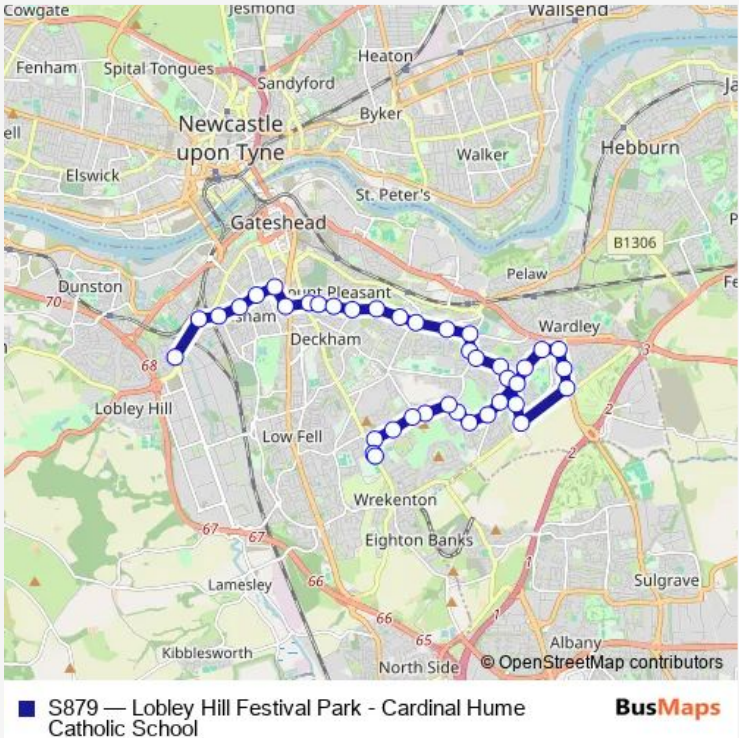

Bus S879 Lobley Hill Festival Park - Cardinal Hume Catholic School

[Go to website](#)

Direction
 Lobley Hill Road - Kingsway North — Cardinal Hume Catholic School

39 stops

[Open route schedule](#)

- Lobley Hill Road - Kingsway North
- Lobley Hill Road-Victoria Road
- Saltwell Road-Whitehall Road
- Whitehall Road-Brighton Road
- Whitehall Road
- Whitehall Road-Prince Consort Road
- Shipcote Lane
- Split Crow Road-Fife Street
- Teviot Street
- Split Crow Road-Clyde Street
- Split Crow Road-Mersey Road
- Split Crow Road-Dundas Walk
- Split Crow Road-Social Club
- Felling Square
- Watermill Lane-The Drive
- Watermill Lane-High Heworth Lane
- High Heworth Lane-Wardle Gardens
- Colegate West
- Colegate-Whinshaw
- Colegate-Meresyde

Route schedule
 Lobley Hill Road - Kingsway North — Cardinal Hume Catholic School

Monday	08:00
Tuesday	08:00
Wednesday	08:00
Thursday	08:00
Friday	08:00
Saturday	—
Sunday	—

Route info

Direction: Lobley Hill Road - Kingsway North

Stops: 39

Trip Duration: 0 hour 35 min

Cotemedede-Chevington

Leam Lane - Cotemedede

Lingey Lane-Langley Avenue

Lingey Lane-Montrose Drive

Meresyde Lingey Lane

Meresyde-Stileford

Sundew Road-Campion Gardens

Sundew Road

Sundew Road-Bramblelaw

Old Durham Road-Whitehouse Lane

Cardinal Hume Catholic School

S879 Bus time schedules and route maps are available in an offline PDF at busmaps.com. Use the busmaps.com website to see live bus times, train schedule or subway schedule, and step-by-step directions for all public transit in Gateshead