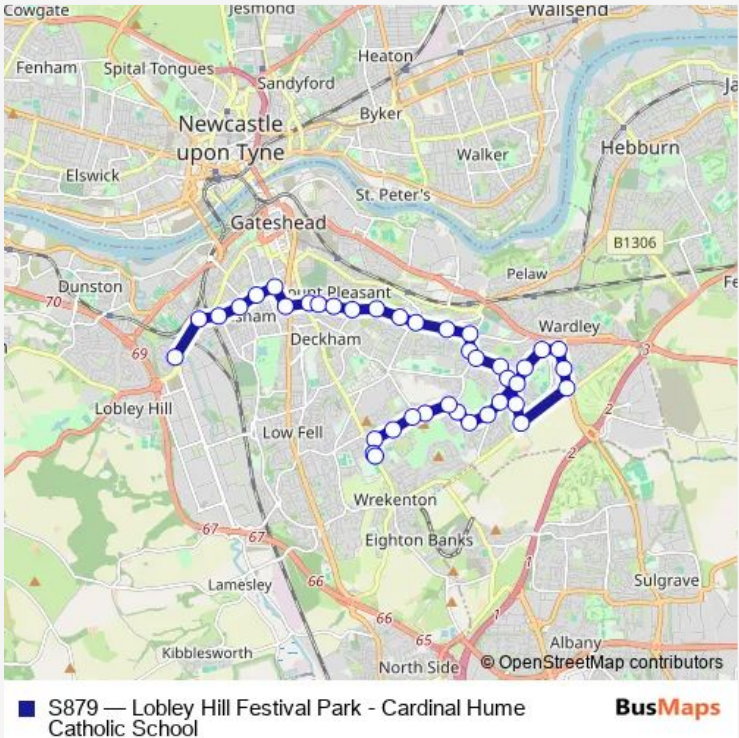

Bus S879 Lobley Hill Festival Park - Cardinal Hume Catholic School

[Go to website](#)

Direction
 Lobley Hill Road - Kingsway North — Cardinal Hume Catholic School

39 stops

[Open route schedule](#)

- Lobley Hill Road - Kingsway North
- Lobley Hill Road-Victoria Road
- Saltwell Road-Whitehall Road
- Whitehall Road-Brighton Road
- Whitehall Road
- Whitehall Road-Prince Consort Road
- Shipcote Lane
- Split Crow Road-Fife Street
- Teviot Street
- Split Crow Road-Clyde Street
- Split Crow Road-Mersey Road
- Split Crow Road-Dundas Walk
- Split Crow Road-Social Club
- Felling Square
- Watermill Lane-The Drive
- Watermill Lane-High Heworth Lane
- High Heworth Lane-Wardle Gardens
- Colegate West
- Colegate-Whinshaw
- Colegate-Meresyde

Route schedule
 Lobley Hill Road - Kingsway North — Cardinal Hume Catholic School

Monday	08:00
Tuesday	08:00
Wednesday	08:00
Thursday	08:00
Friday	08:00
Saturday	—
Sunday	—

Route info

Direction: Lobley Hill Road - Kingsway North

Stops: 39

Trip Duration: 0 hour 35 min

Cotemedede-Chevington

Leam Lane - Cotemedede

Lingey Lane-Langley Avenue

Lingey Lane-Montrose Drive

Meresyde Lingey Lane

Meresyde-Stileford

Sundew Road-Campion Gardens

Sundew Road

Sundew Road-Bramblelaw

Old Durham Road-Whitehouse Lane

Cardinal Hume Catholic School

S879 Bus time schedules and route maps are available in an offline PDF at busmaps.com. Use the busmaps.com website to see live bus times, train schedule or subway schedule, and step-by-step directions for all public transit in Gateshead