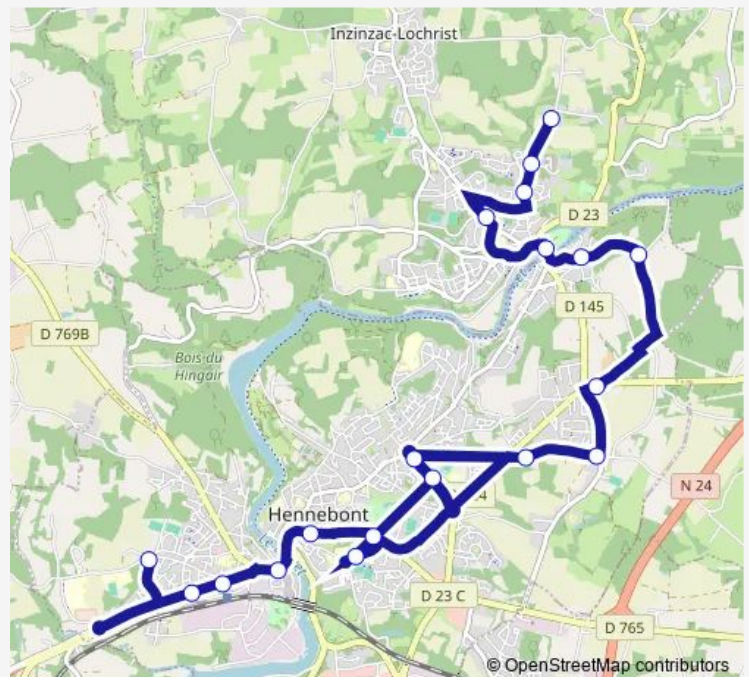

Direction

Kerlois — Kermadec

19 stops

[Open route schedule](#)

- Kerlois
- Camp des Genêts
- Maison Rouge
- Saint Hervé
- Marché
- Parc Botanique
- Emile Zola
- Victor Hugo
- Kergroix
- Foyer Prat Izel
- Saint Gilles
- Kerpotence
- Coët Er Ver
- Langroix Ecole
- Lochrist
- Cité Jaurès
- Rue du Penher
- Ty Henri
- Kermadec

Route schedule

Kerlois — Kermadec

Monday	16:51
Tuesday	16:51
Wednesday	12:25
Thursday	16:51
Friday	16:51
Saturday	—
Sunday	—

Route info

Direction: Kerlois

Stops: 19

Trip Duration: 0 hour 32 min

299 — 299 - Inzinzac - Collèges Hennebont

Direction

Kermadec — Kerlois

21 stops

[Open route schedule](#)

Kermadec

Ty Henri

Rue du Penher

Cité Jaurès

Saturday —

Sunday —

Route info

Direction: Kermadec

Stops: 21

Trip Duration: 0 hour 37 min

299 Bus time schedules and route maps are available in an offline PDF at busmaps.com. Use the busmaps.com website to see live bus times, train schedule or subway schedule, and step-by-step directions for all public transit in Hennebont