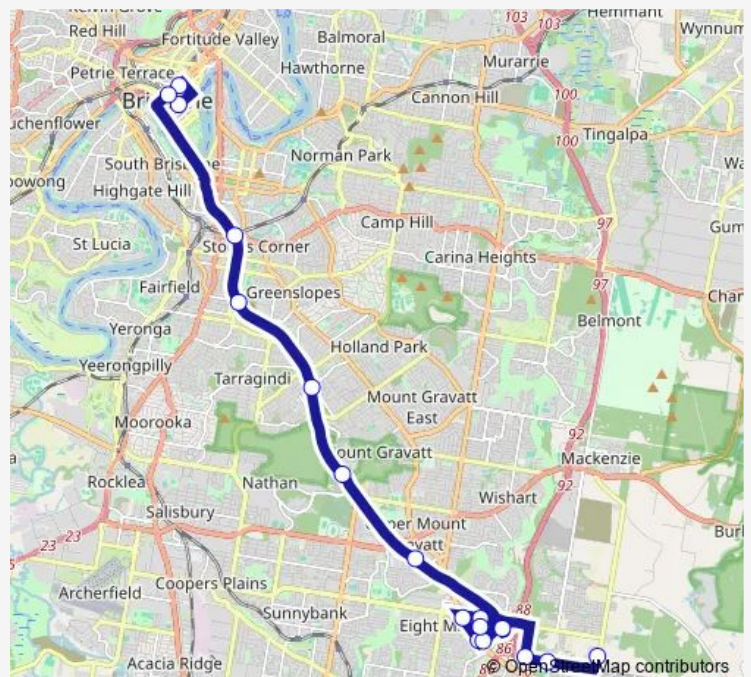

Thursday 07:25-08:25

Friday 07:25-08:25

Saturday —

Sunday —

Route info

Direction: Elizabeth Street Stop 85

Stops: 17

Trip Duration: 0 hour 40 min

299 — Rochedale - Brisbane City

Direction

Priestdale Rd opp Rochedale High School — Elizabeth Street Stop 85

17 stops

[Open route schedule](#)

Priestdale Rd opp Rochedale High School

Rochedale Rd at Redeemer Lutheran College

Miles Platting Rd near Rochedale Rd

Miles Platting Rd at Brilliant Place

Miles Platting Rd at Gardner Rd

Miles Platting Rd at McKechnie Dr

Logan Rd at Miles Platting Road, stop 82

Logan Rd at Brandl Street, stop 83

Thursday 15:35-17:02

Friday 15:35-17:02

Saturday —

Sunday —

Route info

Direction: Priestdale Rd opp Rochedale High School

Stops: 17

Trip Duration: 0 hour 41 min