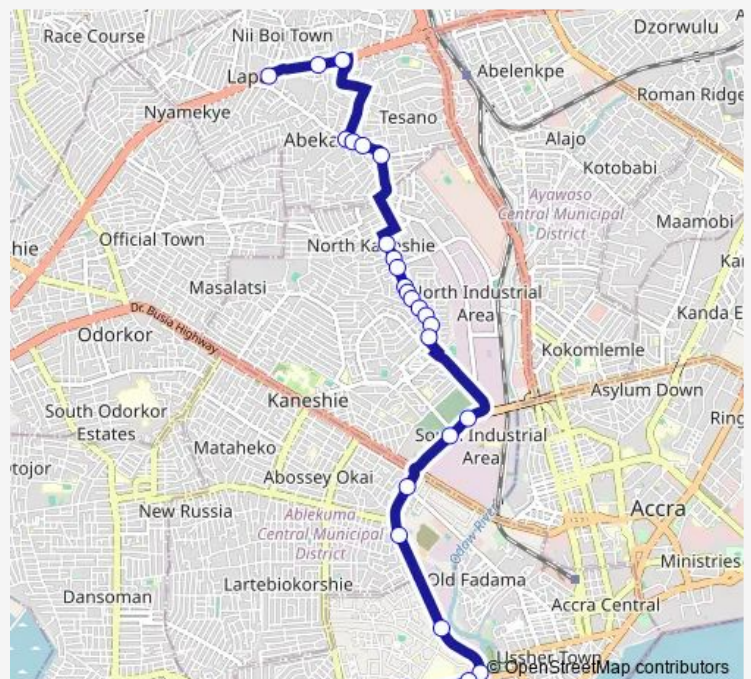

State Transport

Total

Ayigbe Town

Route schedule

Abeka Lapaz — Korle Bu

Monday 06:00

Tuesday 06:00

Wednesday 06:00

Thursday 06:00

Friday 06:00

Saturday 06:00

Sunday 06:00

Route info

Direction: Abeka Lapaz

Stops: 26

Trip Duration: 0 hour 47 min

299 — Abeka Lapaz ↔ Korle Bu

Mortuary

Junction

Korle-Bu Barber

New Station

Korle Bu

Direction

Korle Bu — Abeka Lapaz