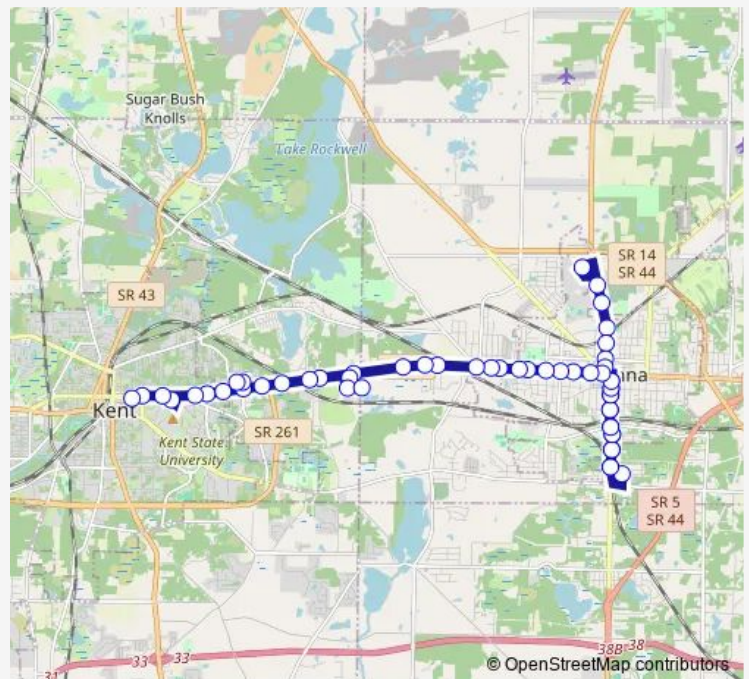

**Bus 35SAT Interurban East Saturday**

[Go to website](#)

**Direction**

RAV UH Portage Medical Center — KEN Kent Central Gateway North

55 stops

[Open route schedule](#)

- RAV UH Portage Medical Center
- RAV Chestnut AND Burbick Sb
- RAV Chestnut AND Ravenna HS Sb
- RAV Chestnut AND Lincoln Sb
- RAV Chestnut AND Central Sb
- RAV Chestnut AND Highland Sb
- RAV Chestnut AND Locust Sb
- RAV Prospect AND Spruce Sb
- RAV Prospect AND Riddle Sb
- RAV Prospect AND VAN Buren Sb
- RAV Prospect AND Haris Sb
- RAV Prospect AND Lake Sb
- RAV Prospect AND Ravenna Sb
- RAV Prospect AND Renaissance Sb
- RAV Prospect AND Horizon Sb
- RAV Leisure AND Skeels Nb
- RAV Prospect AND Horizon Nb
- RAV Prospect AND Renaissance Nb
- RAV Prospect AND Ravenna Nb
- RAV Prospect AND Lake Nb
- RAV Prospect AND Harris Nb

**Route schedule**

RAV UH Portage Medical Center — KEN Kent Central Gateway North

Monday	—
Tuesday	—
Wednesday	—
Thursday	—
Friday	—
Saturday	07:55-18:22
Sunday	—

**Route info**

Direction: RAV UH Portage Medical Center

Stops: 55

Trip Duration: 0 hour 44 min

35SAT — Interurban East Saturday

RAV Prospect AND VAN Buren Nb

RAV Prospect AND Riddle Nb

RAV Prospect AND Spruce Nb

RAV Sr59 & Parkway Wb

RAV Sr59 AND Sycamore Wb

## Route info

Direction: KEN Kent Central Gateway North

Stops: 58

Trip Duration: 0 hour 41 min

RAV Sr59 AND Hill Eb

RAV Sr59 AND Dollar General Eb

RAV Sr59 AND Scranton Eb

RAV Sr59 AND Oakwood Eb