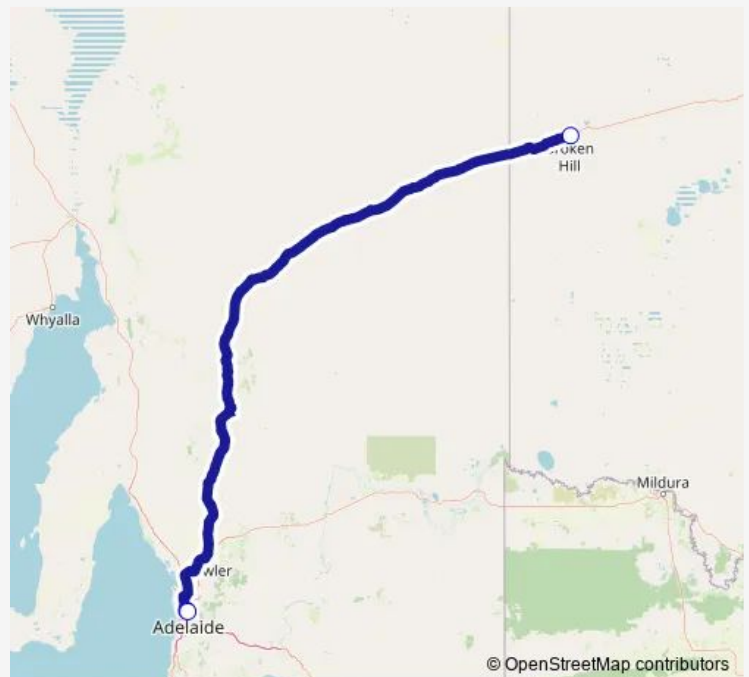

## Regional Coach Service 585 Broken Hill Town to Adelaide Central Bus Station

[Go to website](#)

### Direction

Blende St After Bromide St — Adelaide Central Bus Station, Franklin St

3 stops

[Open route schedule](#)

Blende St After Bromide St

Royal Adelaide Hospital, North Tce

Adelaide Central Bus Station, Franklin St

### Route schedule

Blende St After Bromide St — Adelaide Central Bus Station, Franklin St

Monday	07:00
Tuesday	—
Wednesday	—
Thursday	—
Friday	07:00
Saturday	—
Sunday	—

### Route info

Direction: Blende St After Bromide St

Stops: 3

Trip Duration: 6 hour 45 min

585 Regional Coach Service time schedules and route maps are available in an offline PDF at [busmaps.com](https://busmaps.com). Use the [busmaps.com](https://busmaps.com) website to see live bus times, train schedule or subway schedule, and step-by-step directions for all public transit in Adelaide