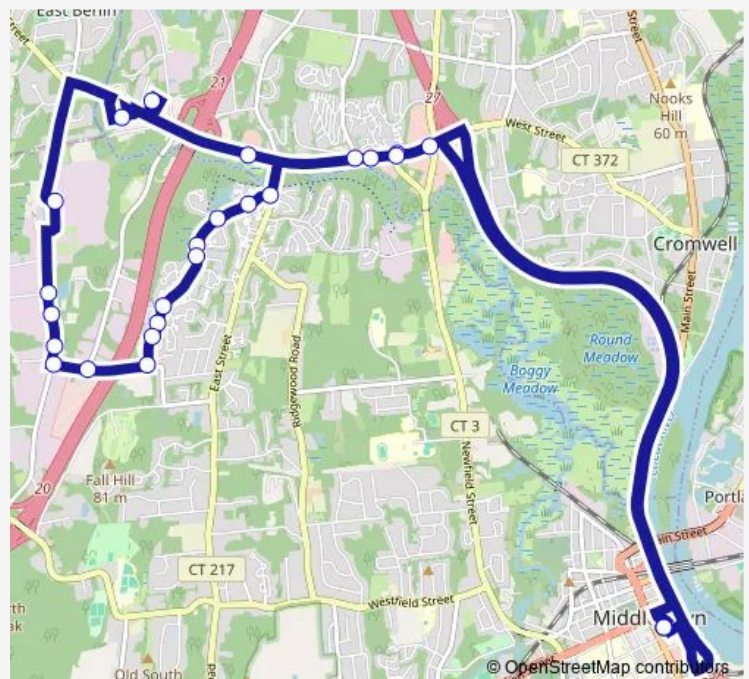

Berlin & Willowbrook

Westlake Dr & East St

Westlake Dr & Trolley Crossing

Westlake Drive & Russett Ln

Westlake Drive & Rising Trail Dr

Westlake Drive & Northwoods Ln

Westlake Drive & Town Ridge

West Lake Drive & Carriage Crossing

Wal-Mart

Price Rite

Opp Lowe's

Route schedule

Downtown Terminal — Downtown Terminal

Monday 06:00-18:00

Tuesday 06:00-18:00

Wednesday 06:00-18:00

Thursday 06:00-18:00

Friday 06:00-18:00

Saturday —

Sunday —

Route info

Direction: Downtown Terminal

Stops: 25

Trip Duration: 0 hour 50 min

585 — Westlake Drive

River Grace Plaza

West Street & Berlin Road

Stop & Shop @ West Street

Downtown Terminal

585 Bus time schedules and route maps are available in an offline PDF at busmaps.com. Use the busmaps.com website to see live bus times, train schedule or subway schedule, and step-by-step directions for all public transit in Hartford