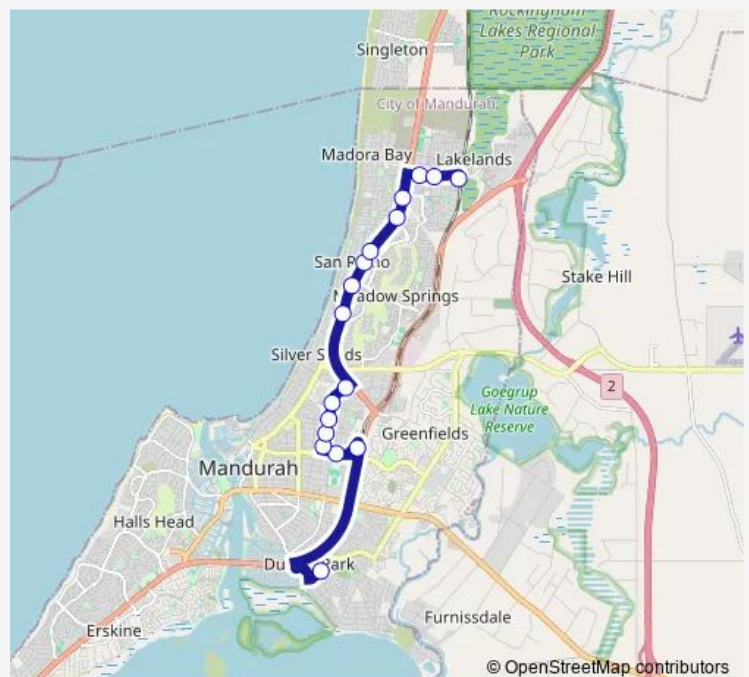

Direction

Lakelands Stn Stand 2 — Mandurah Bus Stn Stand 5

17 stops

[Open route schedule](#)

Lakelands Stn Stand 2

Lake Valley Dr Before Keelia Vale

Badgerup Av Coastal Lakes College Stand 4

Lake Valley Dr After Badgerup Av

Mandurah Rd After Catalina Dr

Mandurah Rd After Lord Hobart Dr

Mandurah Rd After Karinga Rd

Mandurah Rd After Meadow Springs Dr

Mandurah Rd After Watersun Dr

Park Rd After Mandurah Rd

Park Rd Before Tindale St

Park Rd After Yallan St

Park Rd After Morfitt St

Park Rd Before Allnut St

Allnut St After Park Rd

Allnut St After Dower St

Mandurah Bus Stn Stand 5

Route schedule

Lakelands Stn Stand 2 — Mandurah Bus Stn Stand 5

Monday	14:50
Tuesday	14:50
Wednesday	14:50
Thursday	14:50
Friday	14:50
Saturday	—
Sunday	—

Route info

Direction: Lakelands Stn Stand 2

Stops: 17

Trip Duration: 0 hour 30 min

Direction

Mandurah Bus Stn Stand 3 — Lakelands Stn Stand 4