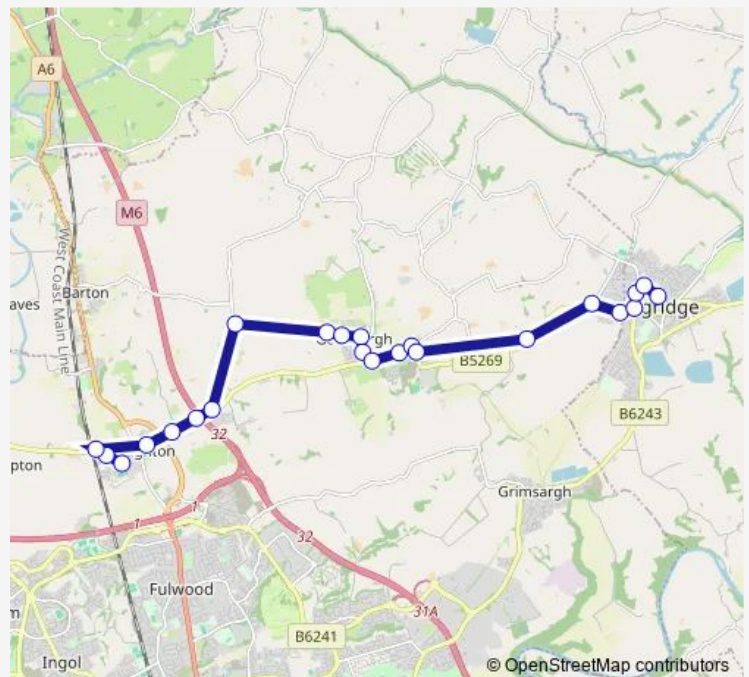

Normandy Road

Willow Tree Avenue

Daniels Cross

Motorway Bridge

Orchard Farm

Moores Corner

Oakleaf Close

Goosnargh Lane

Thursday 15:10

Friday 15:10

Saturday —

Sunday —

Route info

Direction: High School Grounds

Stops: 23

Trip Duration: 0 hour 45 min

■ 585 — Longridge - Broughton B & E College

Booths

Post Office

Direction

Post Office — High School Grounds

24 stops

[Open route schedule](#)

Post Office