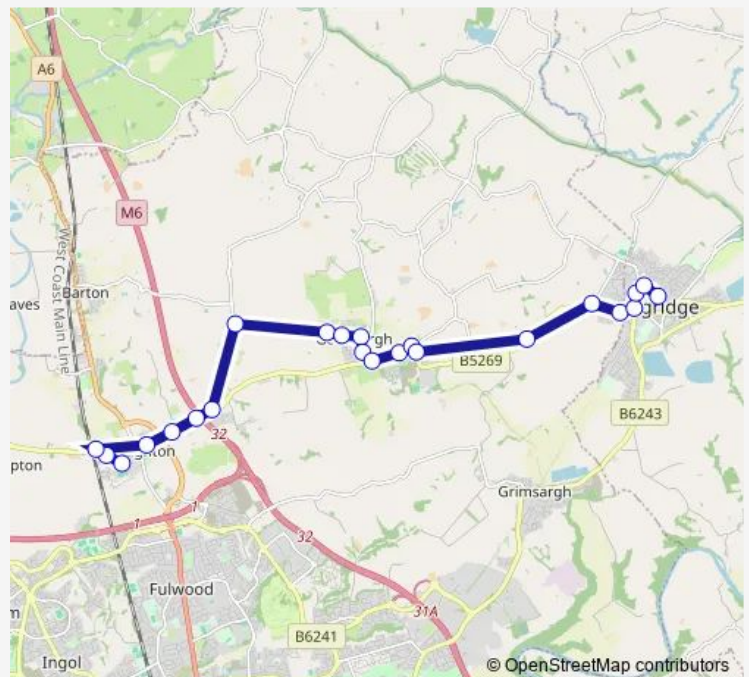

### Direction

High School Grounds — Post Office

23 stops

[Open route schedule](#)

High School Grounds

Sunningdale

Normandy Road

Willow Tree Avenue

Daniels Cross

Motorway Bridge

Orchard Farm

Moores Corner

Oakleaf Close

Goosnargh Lane

The Grapes Inn

The Croft

### Route schedule

High School Grounds — Post Office

Monday 15:10

Tuesday 15:10

Wednesday 15:10

Thursday 15:10

Friday 15:10

Saturday —

### Route info

Direction: High School Grounds

Stops: 23

Trip Duration: 0 hour 45 min

■ 585 — Longridge - Broughton B & E College

Booths

Post Office